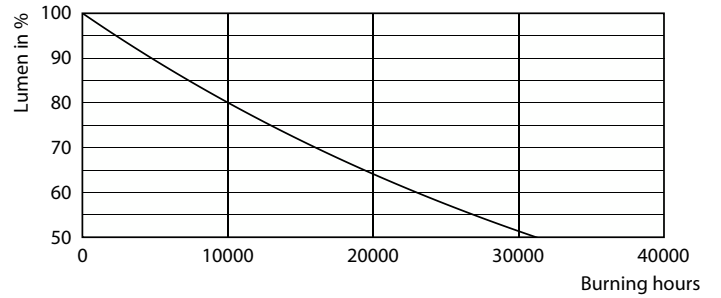

Product data

General Information	
Cap-Base	B22
Nominal lifetime	15,000 hour(s)
Switching Cycle	20,000
Rated Lifetime (Hours)	15,000 hour(s)
Lighting Technology	LEDbulb
Light Technical	
Color Code	927 [CCT of 2700K]
Color Code	927 [CCT of 2700K]
Beam Angle (Nom)	300 degree(s)
Luminous Flux	806 lm
Color Designation	Warm White (WW)
Correlated Color Temperature (Nom)	2700 K
Luminous Efficacy (rated) (Nom)	134 lm/W
Color Consistency	<6
Color rendering index (CRI)	90

Classic filament LED bulbs

Photometric data

Spectral Power Distribution Colour - LEDclassic 6W B22 2700K G120 D CL AU

Lifetime

Life Expectancy Diagram

Lumen Maintenance Diagram - LEDclassic 6W B22 2700K G120 D CL AU