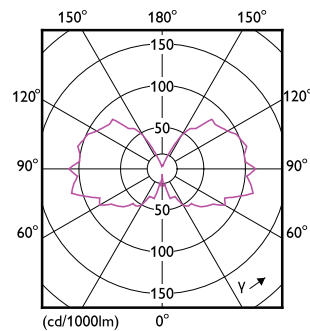

Product data

General Information	
Cap-Base	B22
Nominal lifetime	15,000 hour(s)
Switching Cycle	20,000
Rated Lifetime (Hours)	15,000 hour(s)
Lighting Technology	LEDbulb
Light Technical	
Color Code	927 [CCT of 2700K]
Color Code	927 [CCT of 2700K]
Beam Angle (Nom)	300 degree(s)
Luminous Flux	806 lm
Color Designation	Warm White (WW)
Correlated Color Temperature (Nom)	2700 K
Luminous Efficacy (rated) (Nom)	134 lm/W
Color Consistency	<6
Color rendering index (CRI)	90

Classic filament LED bulbs

Mechanical and Housing

Bulb Finish	Clear
Bulb Material	Glass
Overall length	178 mm
Overall width	124 mm
Overall height	178 mm
Dimensions (Height x Width x Depth)	178 x 124 x 178 mm
Bulb Shape	G120
Net Weight (Piece)	0.165 kg

Approval and Application

Energy Consumption kWh/1000 h	6 kWh
EU RoHS compliant	Yes
Ambient temperature range	-20 to +45 °C

Product Data

Order product name	LEDclassic 6W B22 2700K G120 D CL AU
Full product name	LEDclassic 6W B22 2700K G120 D CL AU
Full product code	871951438590000
Order code	929003100779
Material Nr. (12NC)	929003100779
Numerator - Quantity Per Pack	1
EAN/UPC - Product/Case	8719514385900
Numerator - Packs per outer box	3
EAN/UPC - Case	8719514385917

Dimensional drawing

Product	D	C
LEDclassic 6W B22 2700K G120 D CL AU	124 mm	178 mm

Photometric data

General uniform lighting - LEDclassic 6W B22 2700K G120 D CL AU

Light Distribution Diagram - LEDclassic 6W B22 2700K G120 D CL AU