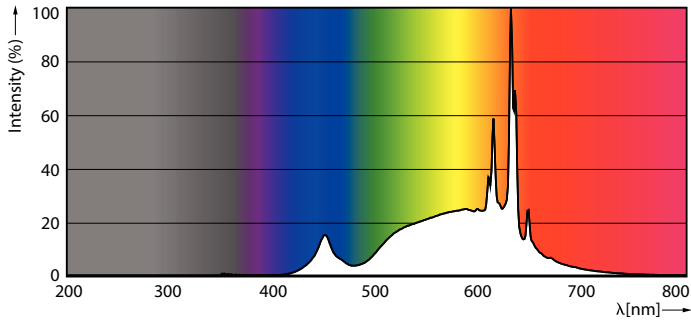

Product data

General Information	
Cap-Base	B22
Nominal lifetime	15,000 hour(s)
Switching Cycle	20,000
Rated Lifetime (Hours)	15,000 hour(s)
Lighting Technology	LEDbulb
Light Technical	
Color Code	927 [CCT of 2700K]
Color Code	927 [CCT of 2700K]
Beam Angle (Nom)	300 degree(s)
Luminous Flux	806 lm
Color Designation	Warm White (WW)
Correlated Color Temperature (Nom)	2700 K
Luminous Efficacy (rated) (Nom)	134 lm/W
Color Consistency	<6
Color rendering index (CRI)	90

Dimensional drawing

Product	D	C
LEDclassic 6W B22 2700K G120 D CL AU	124 mm	178 mm

Photometric data

General uniform lighting - LEDclassic 6W B22 2700K G120 D CL AU

Light Distribution Diagram - LEDclassic 6W B22 2700K G120 D CL AU

Classic filament LED bulbs

Photometric data

Spectral Power Distribution Colour - LEDclassic 6W B22 2700K G120 D CL AU

Lifetime

Life Expectancy Diagram

Lumen Maintenance Diagram - LEDclassic 6W B22 2700K G120 D CL AU