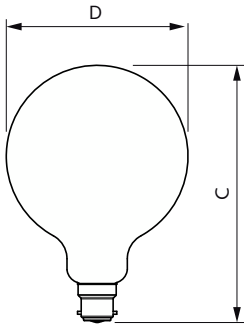

Classic filament LED bulbs

Mechanical and Housing

Bulb Finish	Clear
Bulb Material	Glass
Overall length	178 mm
Overall width	124 mm
Overall height	178 mm
Dimensions (Height x Width x Depth)	178 x 124 x 178 mm
Bulb Shape	G120
Net Weight (Piece)	0.165 kg

Dimensional drawing

Product	D	C
LEDclassic 6W B22 2700K G120 D CL AU	124 mm	178 mm

Photometric data

General uniform lighting - LEDclassic 6W B22 2700K G120 D CL AU

Light Distribution Diagram - LEDclassic 6W B22 2700K G120 D CL AU