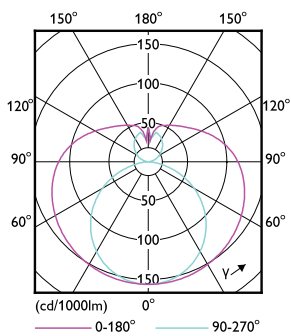

Photometric data

Light Distribution Diagram - Ecofit E Mains 600mm 8W 765 T8