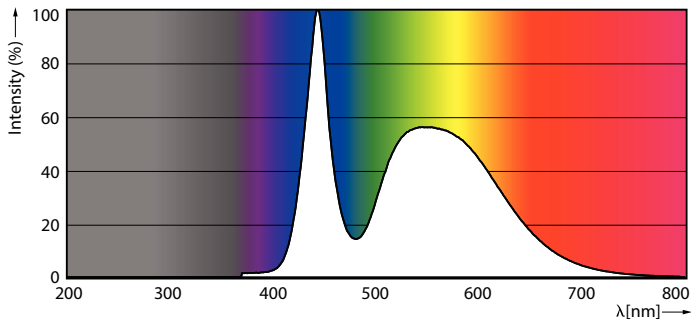

## Photometric data

Spectral Power Distribution Colour - Ecofit E Mains 600mm 8W 765 T8