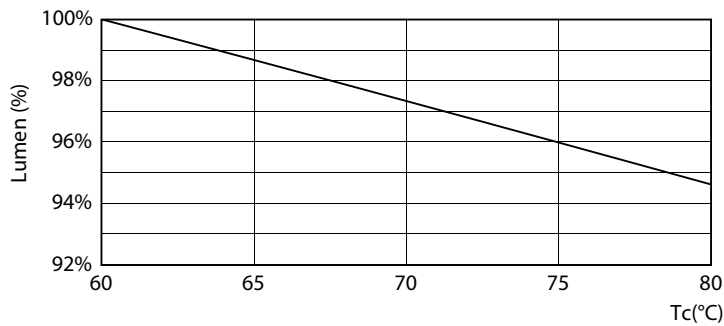

Lifetime

Lumen Maintenance Diagram - Ecofit E Mains 600mm 8W 765 T8