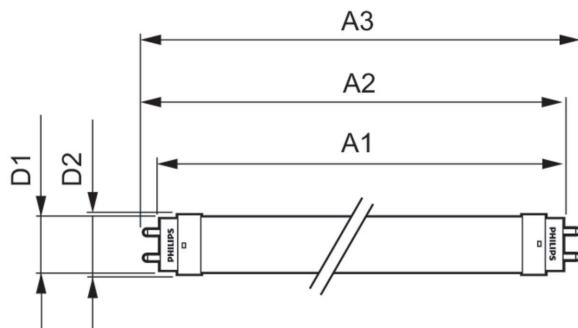

## Ecofit E Mains 600mm 8W 765 T8

Ecofit, LEDtube, T8, Mains, Single-end, 600 mm, 220-240 V, 8 W, 18W TL-D, 6500 K, 800 lm, 15000 hour(s)

Ecofit, LEDtube, T8, Mains, Single-end, 600 mm, 220-240 V, 8 W, LED alternative to 18W TL-D, 6500 K, 800 lm, 15000 hour(s), 100 lm/W, G13, Beam angle 240 degree(s), Glass

Power Consumption	8 W
Lamp Current (Nom)	70 mA
Wattage Equivalent	18 W
Starting Time (Nom)	0.5 s
Warm-up time to 60% light	0.5 s
Power Factor (Fraction)	0.5
Voltage (Nom)	220-240 V
LED alternative to fluorescent lamp power	18W TL-D
Ballast Compatibility	Mains
Temperature	
T-Case Maximum (Nom)	50 °C
Controls and Dimming	
Dimmable	No
Mechanical and Housing	
Bulb Finish	Frosted
Bulb Material	Glass
Product Length	600 mm

# Ecofit LED tubes T8

Bulb Shape	T8
Net Weight (Piece)	0.120 kg
<b>Approval and Application</b>	
Energy Saving Product	Yes
Approval Marks	RoHS compliance
EU RoHS compliant	Yes
Ambient temperature range	-20 to +45 °C
<b>Application Conditions</b>	
Wireless Technology	Not applicable

## Dimensional drawing

Product	D1	D2	A1	A2	A3
Ecofit E Mains 600mm 8W 765 T8	25.7 mm	28 mm	1,198.2 mm	595.5 mm	602.5 mm