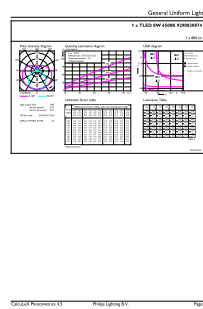

Ecofit LED tubes T8

Bulb Shape	T8
Net Weight (Piece)	0.120 kg
Approval and Application	
Energy Saving Product	Yes
Approval Marks	RoHS compliance
EU RoHS compliant	Yes
Ambient temperature range	-20 to +45 °C
Application Conditions	
Wireless Technology	Not applicable

Product Data	
Order product name	Ecofit E Mains 600mm 8W 765 T8
Full product name	Ecofit E Mains 600mm 8W 765 T8
Full product code	871951436058700
Order code	36058700
Material Nr. (12NC)	929003087411
Numerator - Quantity Per Pack	1
EAN/UPC - Product/Case	8719514360587
Numerator - Packs per outer box	20
EAN/UPC - Case	8719514360594

Dimensional drawing

Product	D1	D2	A1	A2	A3
Ecofit E Mains 600mm 8W 765 T8	25.7 mm	28 mm	1,198.2 mm	595.5 mm	602.5 mm

Photometric data

Light Distribution Diagram - Ecofit E Mains 600mm 8W 765 T8

General uniform lighting - Ecofit E Mains 600mm 8W 765 T8