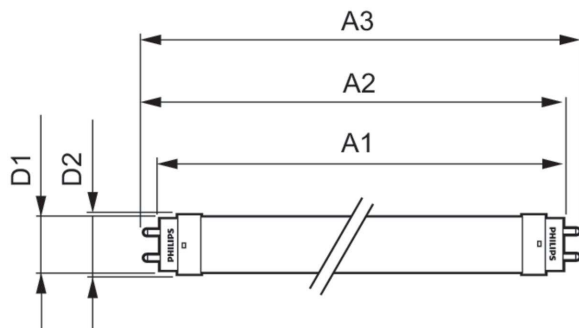

Ecofit LED tubes T8

Ecofit E Mains 600mm 8W 765 T8

Ecofit, LEDtube, T8, Mains, Single-end, 600 mm, 220-240 V, 8 W, 18W TL-D, 6500 K, 800 lm, 15000 hour(s)

Ecofit, LEDtube, T8, Mains, Single-end, 600 mm, 220-240 V, 8 W, LED alternative to 18W TL-D, 6500 K, 800 lm, 15000 hour(s), 100 lm/W, G13, Beam angle 240 degree(s), Glass

Power Consumption	8 W
Lamp Current (Nom)	70 mA
Wattage Equivalent	18 W
Starting Time (Nom)	0.5 s
Warm-up time to 60% light	0.5 s
Power Factor (Fraction)	0.5
Voltage (Nom)	220-240 V
LED alternative to fluorescent lamp power	18W TL-D
Ballast Compatibility	Mains
Temperature	
T-Case Maximum (Nom)	50 °C
Controls and Dimming	
Dimmable	No
Mechanical and Housing	
Bulb Finish	Frosted
Bulb Material	Glass
Product Length	600 mm

Ecofit LED tubes T8

Bulb Shape	T8
Net Weight (Piece)	0.120 kg
Approval and Application	
Energy Saving Product	Yes
Approval Marks	RoHS compliance
EU RoHS compliant	Yes
Ambient temperature range	-20 to +45 °C
Application Conditions	
Wireless Technology	Not applicable

Dimensional drawing

Product	D1	D2	A1	A2	A3
Ecofit E Mains 600mm 8W 765 T8	25.7 mm	28 mm	1,198.2 mm	595.5 mm	602.5 mm

Photometric data

Light Distribution Diagram - Ecofit E Mains 600mm 8W 765 T8

General uniform lighting - Ecofit E Mains 600mm 8W 765 T8