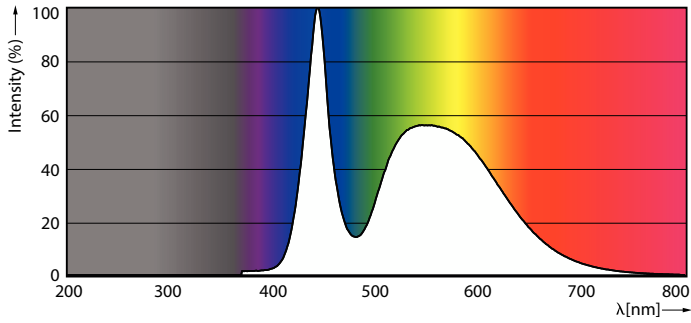

Product data

General Information	
Cap-Base	G13
Nominal lifetime	15,000 hour(s)
Switching Cycle	50,000
Lighting Technology	LEDtube
Light Technical	
Color Code	765 [CCT of 6500K]
Beam Angle (Nom)	240 degree(s)
Luminous Flux	800 lm
Color Designation	Cool Daylight
Correlated Color Temperature (Nom)	6500 K
Luminous Efficacy (rated) (Nom)	100 lm/W
Color Consistency	<7
Color rendering index (CRI)	70
LLMF At End Of Nominal Lifetime (Nom)	70 %
Operating and Electrical	
Line Frequency	50 to 60 Hz
Input Frequency	50 to 60 Hz

Ecofit LED tubes T8

Photometric data

Spectral Power Distribution Colour - Ecofit E Mains 600mm 8W 765 T8

Lifetime

Lumen Maintenance Diagram - Ecofit E Mains 600mm 8W 765 T8