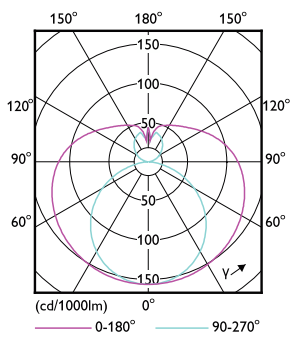

Power Consumption	8 W
Lamp Current (Nom)	70 mA
Wattage Equivalent	18 W
Starting Time (Nom)	0.5 s
Warm-up time to 60% light	0.5 s
Power Factor (Fraction)	0.5
Voltage (Nom)	220-240 V
LED alternative to fluorescent lamp power	18W TL-D
Ballast Compatibility	Mains
Temperature	
T-Case Maximum (Nom)	50 °C
Controls and Dimming	
Dimmable	No
Mechanical and Housing	
Bulb Finish	Frosted
Bulb Material	Glass
Product Length	600 mm

Ecofit LED tubes T8

Bulb Shape	T8
Net Weight (Piece)	0.120 kg
Approval and Application	
Energy Saving Product	Yes
Approval Marks	RoHS compliance
EU RoHS compliant	Yes
Ambient temperature range	-20 to +45 °C
Application Conditions	
Wireless Technology	Not applicable

Dimensional drawing

Product	D1	D2	A1	A2	A3
Ecofit E Mains 600mm 8W 765 T8	25.7 mm	28 mm	1,198.2 mm	595.5 mm	602.5 mm

Photometric data

Light Distribution Diagram - Ecofit E Mains 600mm 8W 765 T8

General uniform lighting - Ecofit E Mains 600mm 8W 765 T8

Ecofit LED tubes T8

Photometric data

Spectral Power Distribution Colour - Ecofit E Mains 600mm 8W 765 T8

Lifetime

Lumen Maintenance Diagram - Ecofit E Mains 600mm 8W 765 T8