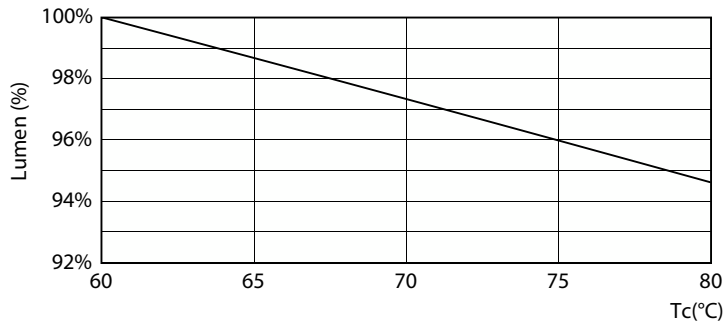

Dimensional drawing

Product	D1	D2	A1	A2	A3
Ecofit E Mains 600mm 8W 765 T8	25.7 mm	28 mm	1,198.2 mm	595.5 mm	602.5 mm

Photometric data

Light Distribution Diagram - Ecofit E Mains 600mm 8W 765 T8

General uniform lighting - Ecofit E Mains 600mm 8W 765 T8

Ecofit LED tubes T8

Photometric data

Spectral Power Distribution Colour - Ecofit E Mains 600mm 8W 765 T8

Lifetime

Lumen Maintenance Diagram - Ecofit E Mains 600mm 8W 765 T8