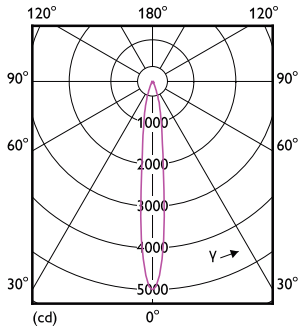

MASTER LED-spot ExpertColor 12V MR16

Fotometriske data

Light Distribution Diagram - MAS LED ExpertColor 6.7-35W MR16 940 10D