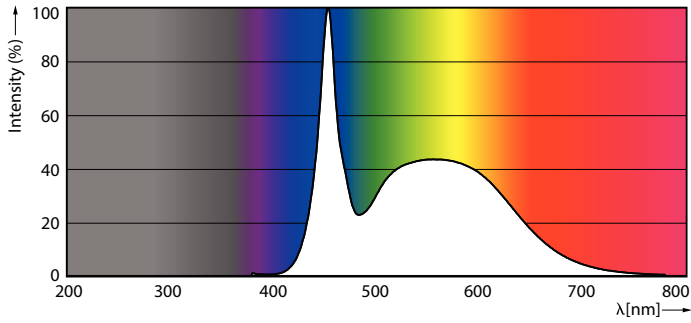

MASTER Value LED tube EM/Mains T8

Photometric data

Spectral Power Distribution Colour - MAS LEDtube VLE 600mm HO 8W 865 T8