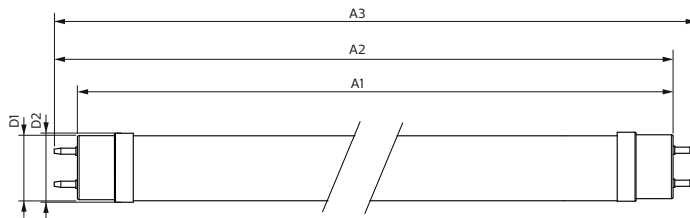

MASTER Value LED tube EM/Mains T8

Mechanical and Housing

Bulb Finish	Frosted
Bulb Material	Glass
Product Length	600 mm
Bulb Shape	T8
Net Weight (Piece)	0.120 kg

Approval and Application

Energy Saving Product	Yes
Approval Marks	RoHS compliance KEMA Keur certificate
EU RoHS compliant	Yes
Ambient temperature range	-20 °C to 45 °C

Application Conditions

Wireless Technology	Not applicable

Product Data

Order product name	MAS LEDtube VLE 600mm HO 8W 865 T8
Full product name	MAS LEDtube VLE 600mm HO 8W 865 T8
Full product code	871951435072400
Order code	929003070008
Material Nr. (12NC)	929003070008
Numerator - Quantity Per Pack	1
EAN/UPC - Product/Case	8719514350724
Numerator - Packs per outer box	10
EAN/UPC - Case	8719514350731

Dimensional drawing

Product	D1	D2	A1	A2	A3
MAS LEDtube VLE 600mm HO 8W 865 T8	25.8 mm	28 mm	588.5 mm	595.5 mm	602.5 mm