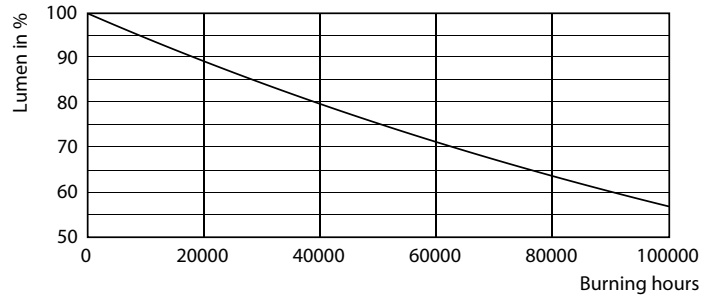

MASTER Value LED tube EM/Mains T8

Photometric data

Lifetime