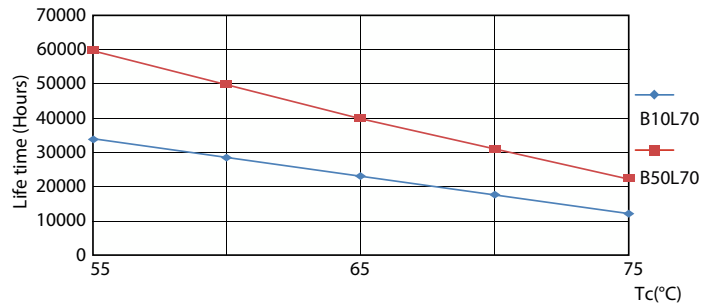

Lumen Maintenance Diagram - MAS LEDtube VLE 600mm HO 8W 865 T8

LifetimeVsTc