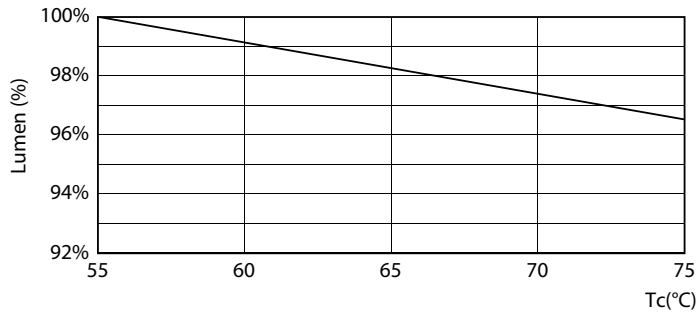

Life Expectancy Diagram

Lumen Maintenance Diagram - MAS LEDtube VLE 600mm HO 8W 865 T8

LifetimeVsTc

MASTER Value LED tube EM/Mains T8

Lifetime

Lumen Maintenance Diagram - MAS LEDtube VLE 600mm HO 8W 865 T8