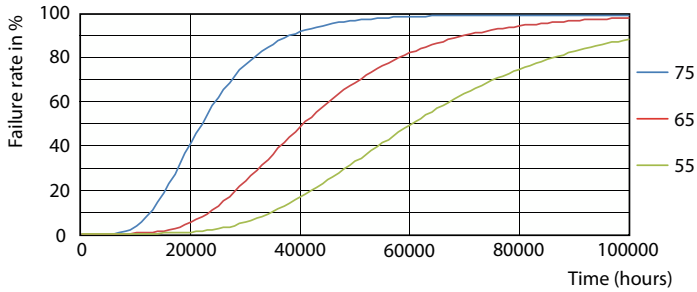

General uniform lighting - MAS LEDtube VLE 600mm HO 8W 865 T8

MASTER Value LED tube EM/Mains T8

Photometric data

Spectral Power Distribution Colour - MAS LEDtube VLE 600mm HO 8W 865 T8

Lifetime

FailureRate