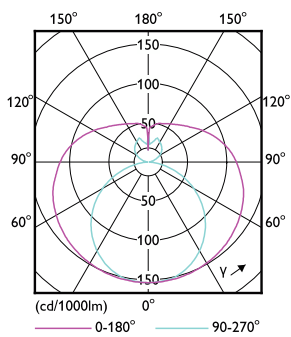

Photometric data

Light Distribution Diagram - MAS LEDtube VLE 600mm HO 8W 865 T8

General uniform lighting - MAS LEDtube VLE 600mm HO 8W 865 T8