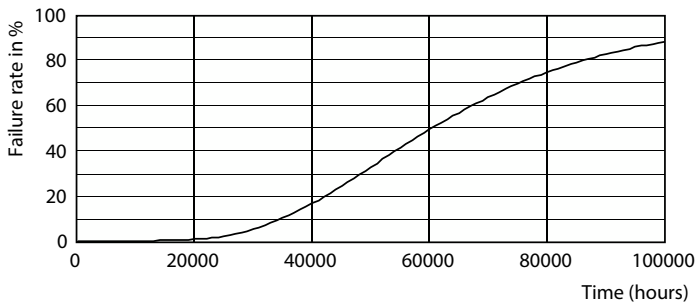

General uniform lighting - MAS LEDtube VLE 600mm HO 8W 865 T8

MASTER Value LED tube EM/Mains T8

Photometric data

Spectral Power Distribution Colour - MAS LEDtube VLE 600mm HO 8W 865 T8

Lifetime

FailureRate