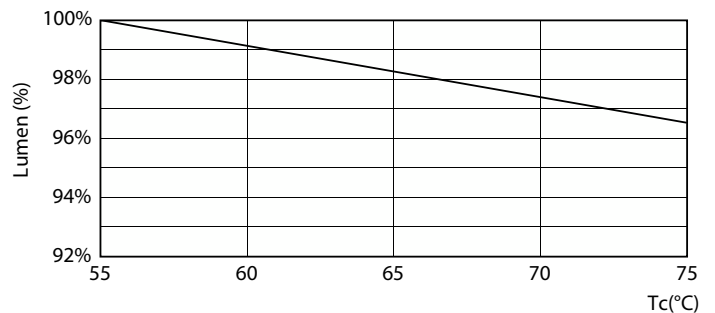

General uniform lighting - MAS LEDtube 1200mm HE 16.5W 830 T5 EU

Spectral Power Distribution Colour - MAS LEDtube 1200mm HE 16.5W 830 T5 EU

Διάρκεια ζωής

Life Expectancy Diagram

Lumen Maintenance Diagram - MAS LEDtube 1200mm HE 16.5W 830 T5 EU