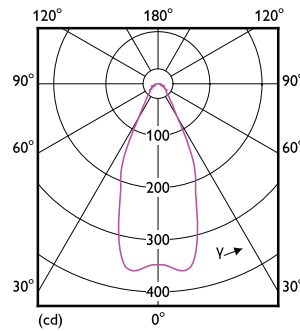

Light Distribution Diagram - MAS ExpertColor 14.8-75W 927 AR111 45D