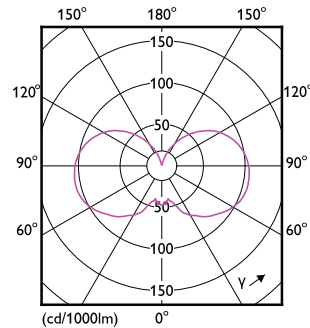

## Mechanical and Housing

Bulb Finish	Clear
Bulb Material	Glass
Overall length	139 mm
Overall width	64 mm
Overall height	139 mm
Dimensions (Height x Width x Depth)	139 x 64 x 139 mm
Bulb Shape	ST64
Net Weight (Piece)	0.048 kg

## Dimensional drawing

Product	D	C
LEDclassic 6W ST64 2700K B22 D CL AU	64 mm	139 mm

## Photometric data

Spectral Power Distribution Colour - LEDclassic 6W ST64 2700K B22 D CL AU

Light Distribution Diagram - LEDclassic 6W ST64 2700K B22 D CL AU