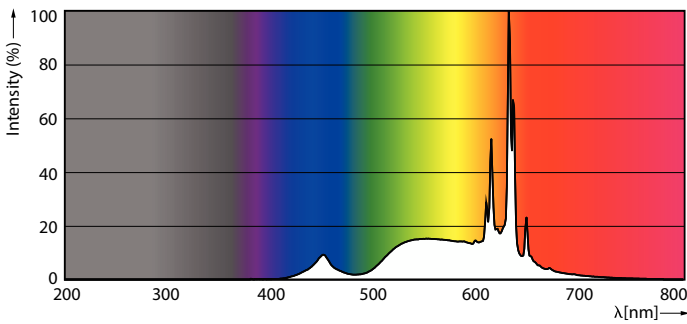

Photometric data

Spectral Power Distribution Colour - LEDclassic 6W ST64 2700K B22 D CL AU