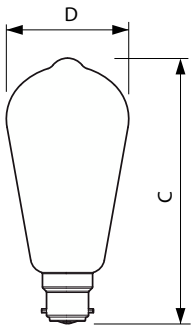

Classic filament LED bulbs

Mechanical and Housing

Bulb Finish	Clear
Bulb Material	Glass
Overall length	139 mm
Overall width	64 mm
Overall height	139 mm
Dimensions (Height x Width x Depth)	139 x 64 x 139 mm
Bulb Shape	ST64
Net Weight (Piece)	0.048 kg

Approval and Application

Energy Consumption kWh/1000 h	6 kWh
EU RoHS compliant	Yes
EyeComfort	Yes
LED Innovations	EyeComfort
Ambient temperature range	-20 to +45 °C

Application Conditions

Wireless Technology	Not applicable

Product Data

Order product name	LEDclassic 6W ST64 2700K B22 D CL AU
Full product name	LEDclassic 6W ST64 2700K B22 D CL AU
Full product code	871951437723300
Order code	929003010879
Material Nr. (12NC)	929003010879
Numerator - Quantity Per Pack	1
EAN/UPC - Product/Case	8719514377233
Numerator - Packs per outer box	6
EAN/UPC - Case	8719514377240

Dimensional drawing

Product	D	C
LEDclassic 6W ST64 2700K B22 D CL AU	64 mm	139 mm