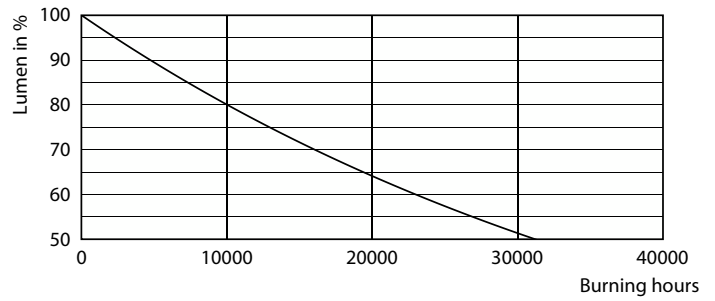

LED Lamps

LEDBulb 12W B22 930 230V 1PF/6 AU

LEDbulb, A60M, 98 W, B22, 3000 K, 1360 lm, 25000 hour(s), Plastic

LEDbulb, A60M, 98 W, B22, 3000 K, 1360 lm, 25000 hour(s), Plastic, 113 lm/W

Product data

General Information	
Cap-Base	B22
Nominal lifetime	25,000 hour(s)
Switching Cycle	50,000
Rated Lifetime (Hours)	15,000 hour(s)
Lighting Technology	LEDBulb
Light Technical	
Color Code	930 [CCT of 3000K]
Color Code	930 [CCT of 3000K]
Beam Angle (Nom)	150 degree(s)
Luminous Flux	1,360 lm
Color Designation	White (WH)
Correlated Color Temperature (Nom)	3000 K
Luminous Efficacy (rated) (Nom)	113 lm/W
Color Consistency	<6
Color rendering index (CRI)	90
LLMF At End Of Nominal Lifetime (Nom)	70 %
Operating and Electrical	
Input Frequency	50 to 60 Hz
Power Consumption	12 W

Lamp Current (Nom)	105 mA
Wattage Equivalent	98 W
Starting Time (Nom)	0.5 s
Warm-up time to 60% light	0.5 s
Power Factor (Fraction)	0.5
Voltage (Nom)	220-240 V
Temperature	
T-Case Maximum (Nom)	95 °C
Controls and Dimming	
Dimmable	No
Mechanical and Housing	
Bulb Finish	Frosted
Bulb Material	Plastic
Overall length	110 mm
Overall width	60 mm
Overall height	110 mm
Dimensions (Height x Width x Depth)	110 x 60 x 110 mm
Bulb Shape	A60M

LED Lamps

Net Weight (Piece)	0.060 kg
--------------------	----------

Approval and Application

EU RoHS compliant	Yes
EyeComfort	Yes
LED Innovations	EyeComfort
Ambient temperature range	-20 to +45 °C

Application Conditions

Photometric data

Spectral Power Distribution Colour - LEDBulb 12W B22 930 230V 1PF/6 AU

Lifetime

Life Expectancy Diagram

Lumen Maintenance Diagram - LEDBulb 12W B22 930 230V 1PF/6 AU