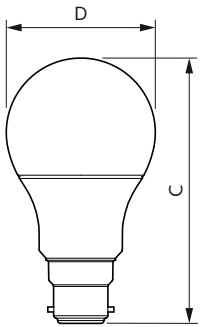

LED Lamps

Net Weight (Piece)	0.060 kg

Approval and Application

EU RoHS compliant	Yes
EyeComfort	Yes
LED Innovations	EyeComfort
Ambient temperature range	-20 to +45 °C

Application Conditions

Wireless Technology	Not applicable

Product Data

Order product name	LEDBulb 12W B22 930 230V 1PF/6 AU

Full product name	LEDBulb 12W B22 930 230V 1PF/6 AU
Full product code	871869965181700
Order code	929003008299
Material Nr. (12NC)	929003008299
Numerator - Quantity Per Pack	1
EAN/UPC - Product/Case	8718699651817
Numerator - Packs per outer box	6
EAN/UPC - Case	8718699651824

Dimensional drawing

Product

LEDBulb 12W B22 930 230V 1PF/6 AU