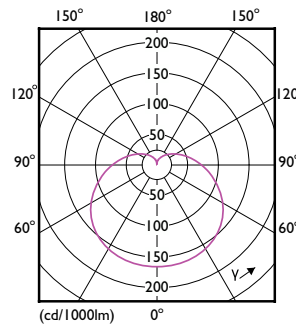

General uniform lighting - LEDBulb 12W B22 930 230V 1PF/6 AU

Light Distribution Diagram - LEDBulb 12W B22 930 230V 1PF/6 AU