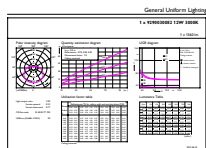

Photometric data

General uniform lighting - LEDBulb 12W B22 930 230V 1PF/6 AU

Light Distribution Diagram - LEDBulb 12W B22 930 230V 1PF/6 AU