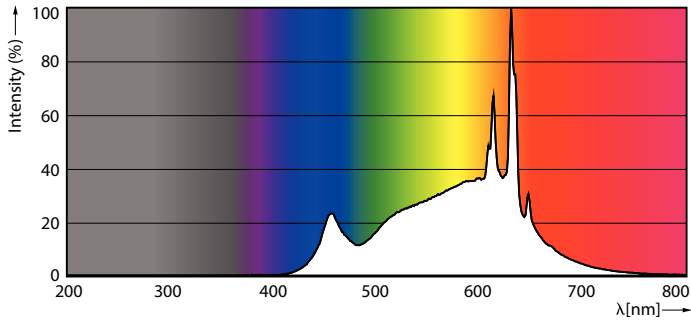

LED Lamps

Photometric data

Spectral Power Distribution Colour - LEDBulb 12W B22 930 230V 1PF/6 AU