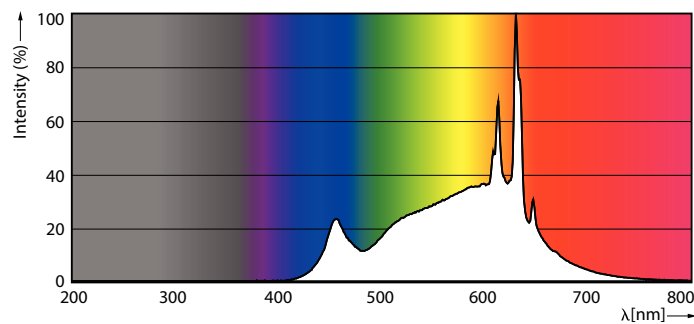

Photometric data

Spectral Power Distribution Colour - LEDBulb 12W E27 930 230V 2PF/3 AU

General uniform lighting - LEDBulb 12W E27 930 230V 2PF/3 AU