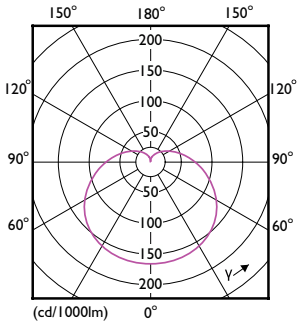

LED Lamps

Photometric data

Light Distribution Diagram - LEDBulb 12W E27 930 230V 2PF/3 AU