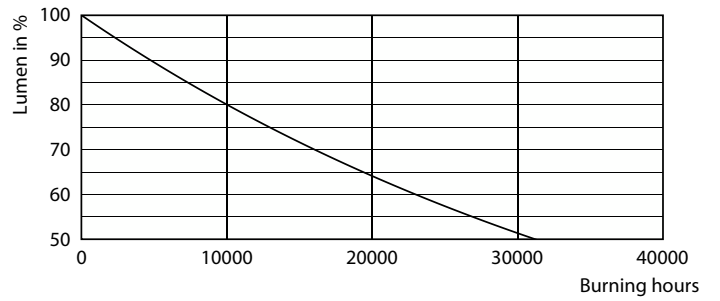

Product data

General Information	
Cap-Base	E27
Nominal lifetime	25,000 hour(s)
Switching Cycle	50,000
Rated Lifetime (Hours)	15,000 hour(s)
Lighting Technology	LEDBulb
Light Technical	
Color Code	930 [CCT of 3000K]
Color Code	930 [CCT of 3000K]
Beam Angle (Nom)	150 degree(s)
Luminous Flux	1,360 lm
Color Designation	White (WH)
Correlated Color Temperature (Nom)	3000 K
Luminous Efficacy (rated) (Nom)	113 lm/W
Color Consistency	<6
Color rendering index (CRI)	90
LLMF At End Of Nominal Lifetime (Nom)	70 %

LED Lamps

Overall length	110 mm
Overall width	60 mm
Overall height	110 mm
Dimensions (Height x Width x Depth)	110 x 60 x 110 mm
Bulb Shape	A60M
Net Weight (Piece)	0.042 kg

Approval and Application

EU RoHS compliant	Yes
EyeComfort	Yes
LED Innovations	EyeComfort
Ambient temperature range	-20 to +45 °C

General uniform lighting - LEDBulb 12W E27 930 230V 2PF/3 AU

LED Lamps

Photometric data

Light Distribution Diagram - LEDBulb 12W E27 930 230V 2PF/3 AU

Lifetime

Life Expectancy Diagram

Lumen Maintenance Diagram - LEDBulb 12W E27 930 230V 2PF/3 AU