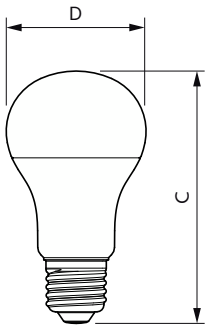

LED Lamps

Overall length	110 mm
Overall width	60 mm
Overall height	110 mm
Dimensions (Height x Width x Depth)	110 x 60 x 110 mm
Bulb Shape	A60M
Net Weight (Piece)	0.042 kg

Approval and Application

EU RoHS compliant	Yes
EyeComfort	Yes
LED Innovations	EyeComfort
Ambient temperature range	-20 to +45 °C

Product Data

Order product name	LEDBulb 12W E27 930 230V 2PF/3 AU
Full product name	LEDBulb 12W E27 930 230V 2PF/3 AU
Full product code	871869968816500
Order code	929003008119
Material Nr. (12NC)	929003008119
Numerator - Quantity Per Pack	2
EAN/UPC - Product/Case	8718699688165
Numerator - Packs per outer box	3
EAN/UPC - Case	8718699688172

Dimensional drawing

Product	D	C
LEDBulb 12W E27 930 230V 2PF/3 AU	60 mm	110 mm