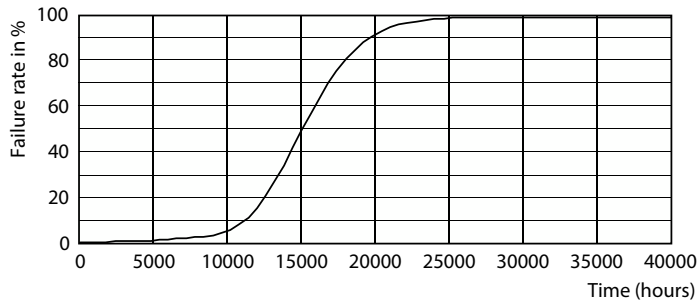

LED Lamps

Photometric data

General uniform lighting - LEDBulb 8W B22 965 230V 2PF/3 AU

Lifetime

Life Expectancy Diagram