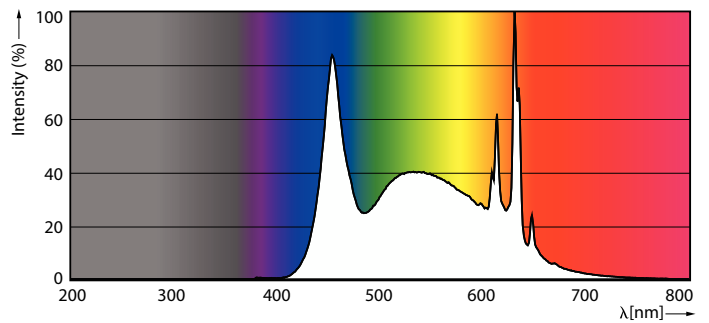

Spectral Power Distribution Colour - LEDBulb 8W B22 965 230V 2PF/3 AU