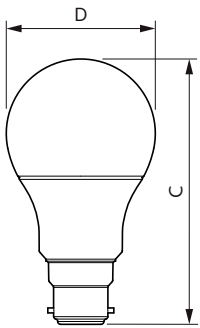

Mechanical and Housing	
Bulb Finish	Frosted
Bulb Material	Plastic
Overall length	110 mm
Overall width	60 mm
Overall height	110 mm
Dimensions (Height x Width x Depth)	110 x 60 x 110 mm
Bulb Shape	A60S
Net Weight (Piece)	0.042 kg

Dimensional drawing

Product

LEDBulb 8W B22 965 230V 2PF/3 AU

Photometric data

Light Distribution Diagram - LEDBulb 8W B22 965 230V 2PF/3 AU

Spectral Power Distribution Colour - LEDBulb 8W B22 965 230V 2PF/3 AU