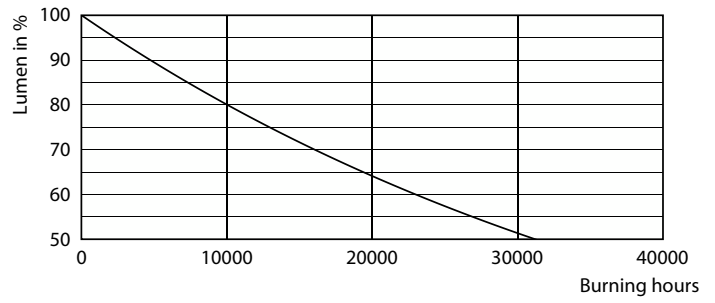

Lumen Maintenance Diagram - LEDBulb 8W B22 965 230V 2PF/3 AU