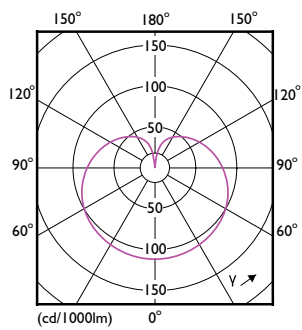

Photometric data

Light Distribution Diagram - LEDBulb 8W B22 965 230V 2PF/3 AU