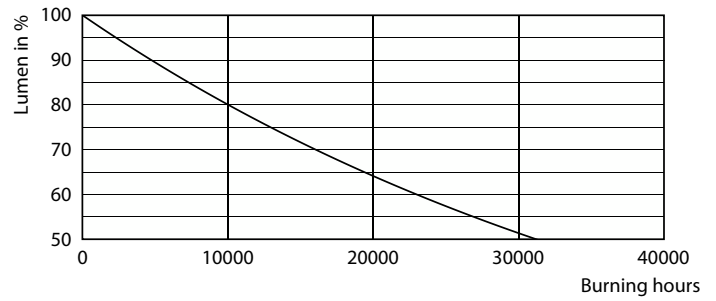

Product data

General Information	
Cap-Base	B22
Nominal lifetime	25,000 hour(s)
Switching Cycle	50,000
Rated Lifetime (Hours)	15,000 hour(s)
Lighting Technology	LEDBulb
Light Technical	
Color Code	930 [CCT of 3000K]
Color Code	930 [CCT of 3000K]
Beam Angle (Nom)	200 degree(s)
Luminous Flux	910 lm
Color Designation	White (WH)
Correlated Color Temperature (Nom)	3000 K
Luminous Efficacy (rated) (Nom)	113 lm/W
Color Consistency	<6
Color rendering index (CRI)	90
LLMF At End Of Nominal Lifetime (Nom)	70 %

LED Lamps

Overall length	110 mm
Overall width	60 mm
Overall height	110 mm
Dimensions (Height x Width x Depth)	110 x 60 x 110 mm
Bulb Shape	A60S
Net Weight (Piece)	0.060 kg

Approval and Application

EU RoHS compliant	Yes
EyeComfort	Yes
LED Innovations	EyeComfort
Ambient temperature range	-20 to +45 °C

LED Lamps

Photometric data

Light Distribution Diagram - LEDBulb 8W B22 930 230V 1PF/6 AU

Lifetime

Life Expectancy Diagram

Lumen Maintenance Diagram - LEDBulb 8W B22 930 230V 1PF/6 AU