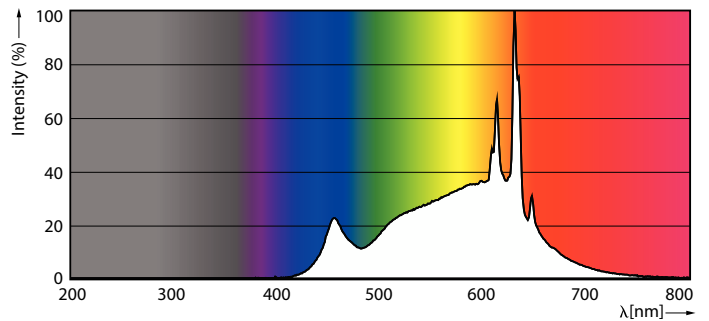

General uniform lighting - LEDBulb 8W B22 930 230V 1PF/6 AU

Spectral Power Distribution Colour - LEDBulb 8W B22 930 230V 1PF/6 AU