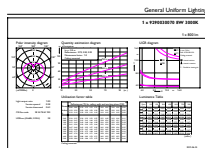

Photometric data

General uniform lighting - LEDBulb 8W B22 930 230V 1PF/6 AU

Spectral Power Distribution Colour - LEDBulb 8W B22 930 230V 1PF/6 AU