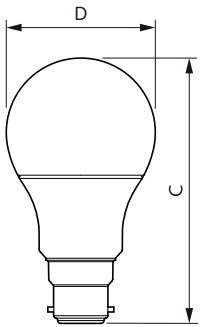

LED Lamps

Overall length	110 mm
Overall width	60 mm
Overall height	110 mm
Dimensions (Height x Width x Depth)	110 x 60 x 110 mm
Bulb Shape	A60S
Net Weight (Piece)	0.060 kg

Approval and Application

EU RoHS compliant	Yes
EyeComfort	Yes
LED Innovations	EyeComfort
Ambient temperature range	-20 to +45 °C

Product Data

Order product name	LEDBulb 8W B22 930 230V 1PF/6 AU
Full product name	LEDBulb 8W B22 930 230V 1PF/6 AU
Full product code	871869965165700
Order code	929003007099
Material Nr. (12NC)	929003007099
Numerator - Quantity Per Pack	1
EAN/UPC - Product/Case	8718699651657
Numerator - Packs per outer box	6
EAN/UPC - Case	8718699651664

Dimensional drawing

Product

LEDBulb 8W B22 930 230V 1PF/6 AU