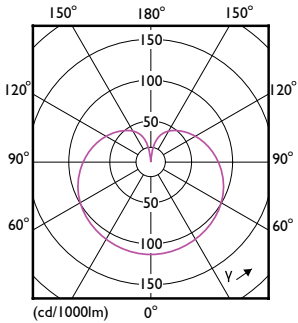

LED Lamps

Photometric data

Light Distribution Diagram - LEDBulb 8W B22 930 230V 1PF/6 AU