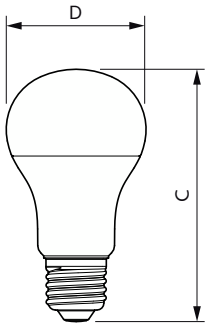

# LED Lamps

Overall length	110 mm
Overall width	60 mm
Overall height	110 mm
Dimensions (Height x Width x Depth)	110 x 60 x 110 mm
Bulb Shape	A60S
Net Weight (Piece)	0.042 kg

## Dimensional drawing

Product	D	C
LEDBulb 6W E27 965 230V 2PF/3 AU	60 mm	110 mm