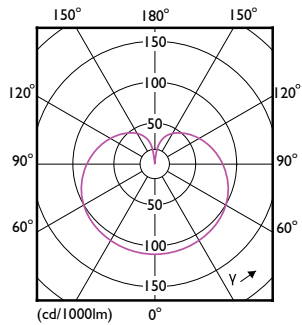

LED Lamps

Photometric data

Light Distribution Diagram - LEDBulb 6W E27 965 230V 2PF/3 AU