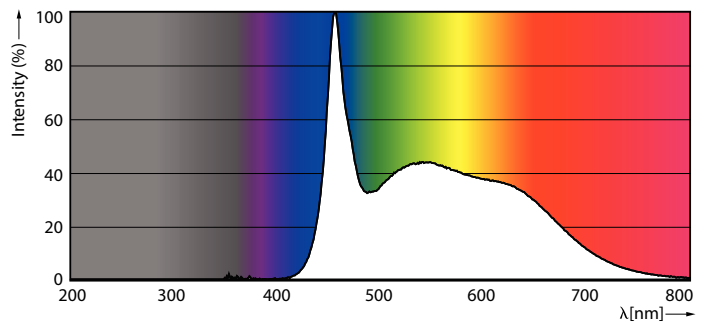

General uniform lighting - LEDBulb 6W E27 965 230V 2PF/3 AU

Spectral Power Distribution Colour - LEDBulb 6W E27 965 230V 2PF/3 AU