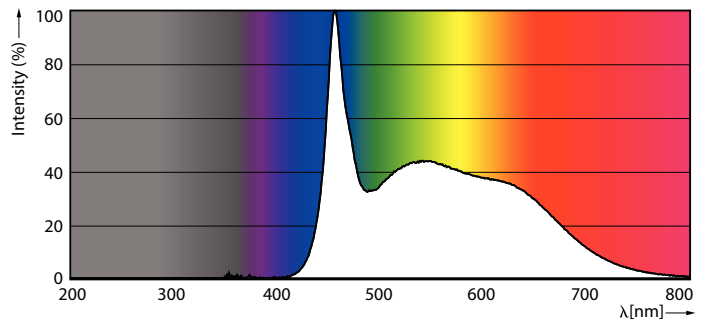

General uniform lighting - LEDBulb 6W E27 965 230V 2PF/3 AU

Spectral Power Distribution Colour - LEDBulb 6W E27 965 230V 2PF/3 AU