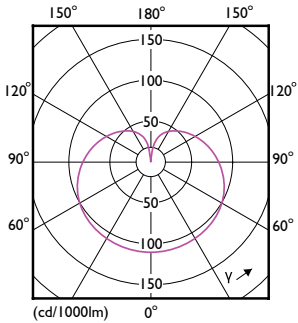

LED Lamps

Photometric data

Light Distribution Diagram - LEDBulb 6W E27 965 230V 2PF/3 AU