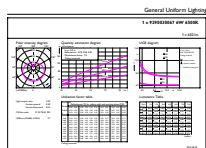

Photometric data

General uniform lighting - LEDBulb 6W E27 965 230V 2PF/3 AU

Spectral Power Distribution Colour - LEDBulb 6W E27 965 230V 2PF/3 AU