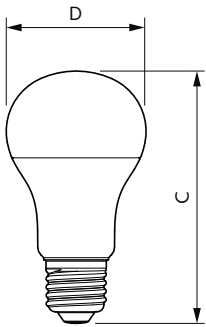

# LED Lamps

|                                     |                   |
|-------------------------------------|-------------------|
| Overall length                      | 110 mm            |
| Overall width                       | 60 mm             |
| Overall height                      | 110 mm            |
| Dimensions (Height x Width x Depth) | 110 x 60 x 110 mm |
| Bulb Shape                          | A60S              |
| Net Weight (Piece)                  | 0.042 kg          |

## Dimensional drawing

| Product                          | D     | C      |
|----------------------------------|-------|--------|
| LEDBulb 6W E27 965 230V 2PF/3 AU | 60 mm | 110 mm |