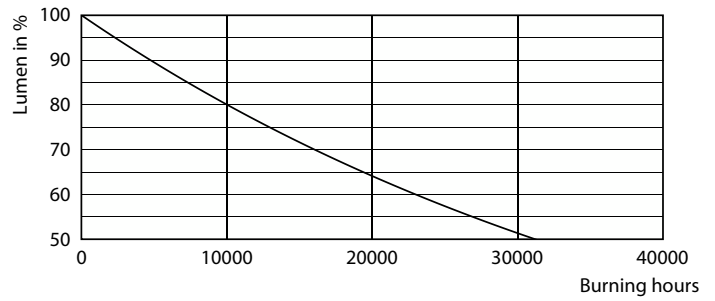

Lumen Maintenance Diagram - LEDBulb 6W E27 965 230V 2PF/3 AU