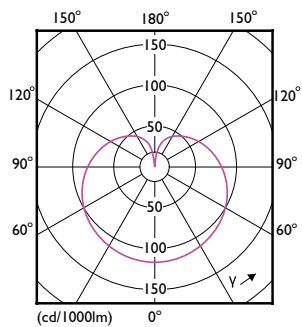

Photometric data

Light Distribution Diagram - LEDBulb 6W E27 930 230V 1PF/6 AU

General uniform lighting - LEDBulb 6W E27 930 230V 1PF/6 AU