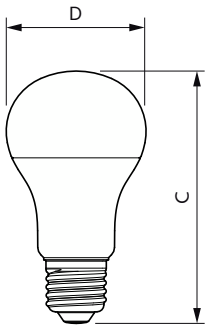

## LED Lamps

Overall length	110 mm
Overall width	60 mm
Overall height	110 mm
Dimensions (Height x Width x Depth)	110 x 60 x 110 mm
Bulb Shape	A60S
Net Weight (Piece)	0.060 kg

### Dimensional drawing

Product	D	C
LEDBulb 6W E27 930 230V 1PF/6 AU	60 mm	110 mm