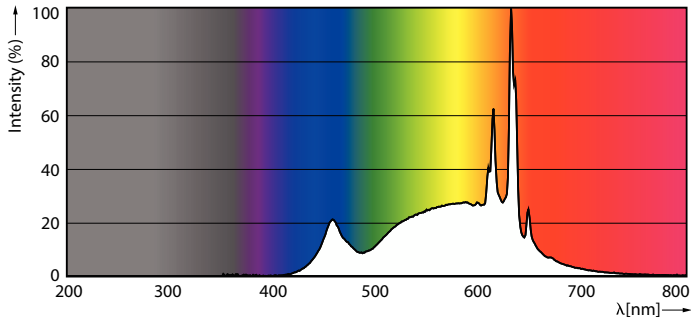

LED Lamps

Photometric data

Spectral Power Distribution Colour - LEDBulb 6W E27 930 230V 1PF/6 AU