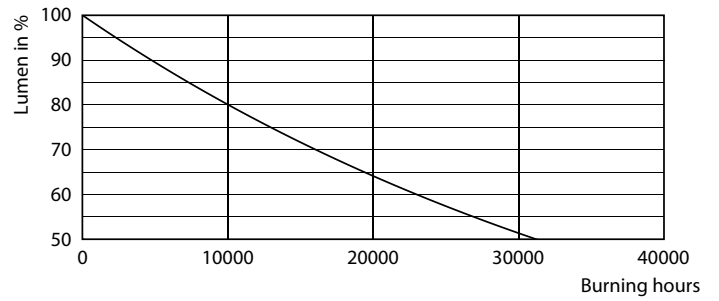

Lumen Maintenance Diagram - LEDBulb 6W E27 930 230V 1PF/6 AU