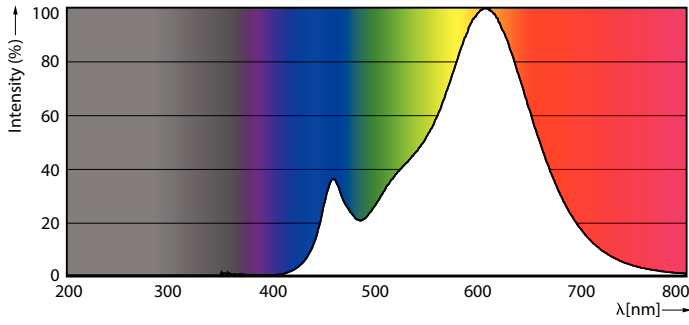

CorePro Plastic LED bulbs

Photometric data

Spectral Power Distribution Colour - CoreProLEDbulb ND 13-100W A60 E27 927 UK