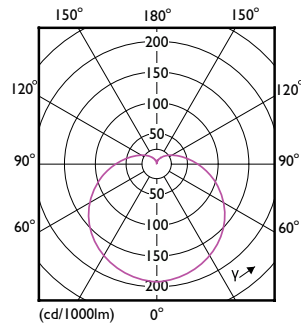

Product data

General Information		Color Consistency	
Cap-Base	E27	Color Consistency	<6
Nominal lifetime	15,000 hour(s)	Color rendering index (CRI)	90
Switching Cycle	50,000	LLMF At End Of Nominal Lifetime (Nom)	70 %
Lighting Technology	LEDbulb	Photobiological safety according to EN 62471	RG0
Flux measurement reference	Sphere	Operating and Electrical	
Warranty period	2 years	Line Frequency	50 Hz
Light Technical		Input Frequency	50 Hz
Color Code	927 [CCT of 2700K]	Power Consumption	13 W
Beam Angle (Nom)	200 degree(s)	Lamp Current (Nom)	100 mA
Luminous Flux	1,521 lm	Wattage Equivalent	100 W
Color Designation	Warm White (WW)	Starting Time (Nom)	0.5 s
Correlated Color Temperature (Nom)	2700 K	Warm-up time to 60% light	0.5 s
Luminous Efficacy (rated) (Nom)	117 lm/W	Power Factor (Fraction)	0.5

Stroboscopic effect visibility measure (SVM)	0.4
Ambient temperature range	-20 °C to 45 °C
Application Conditions	
can it be used in closed luminaires	No
Wireless Technology	Not applicable
Product Data	
Order product name	CoreProLEDbulb ND 13-100W A60 E27 927 UK
Full product name	CoreProLEDbulb ND 13-100W A60 E27 927 UK
Full product code	871951444294800
Order code	929003003799
Material Nr. (12NC)	929003003799
Numerator - Quantity Per Pack	1
EAN/UPC - Product/Case	8719514442948
Numerator - Packs per outer box	10
EAN/UPC - Case	8719514442955

Dimensional drawing

Product	D	C
CoreProLEDbulb ND 13-100W A60 E27 927 UK	60 mm	120 mm

CorePro Plastic LED bulbs

Photometric data

Spectral Power Distribution Colour - CoreProLEDbulb ND 13-100W A60 E27 927 UK