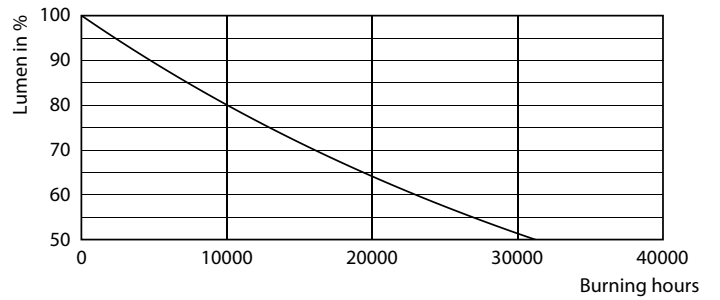

Product data

General Information		Color Consistency	
Cap-Base	E27	Color Consistency	<6
Nominal lifetime	15,000 hour(s)	Color rendering index (CRI)	90
Switching Cycle	50,000	LLMF At End Of Nominal Lifetime (Nom)	70 %
Lighting Technology	LEDbulb	Photobiological safety according to EN 62471	RG0
Flux measurement reference	Sphere	Operating and Electrical	
Warranty period	2 years	Line Frequency	50 Hz
Light Technical		Input Frequency	50 Hz
Color Code	927 [CCT of 2700K]	Power Consumption	13 W
Beam Angle (Nom)	200 degree(s)	Lamp Current (Nom)	100 mA
Luminous Flux	1,521 lm	Wattage Equivalent	100 W
Color Designation	Warm White (WW)	Starting Time (Nom)	0.5 s
Correlated Color Temperature (Nom)	2700 K	Warm-up time to 60% light	0.5 s
Luminous Efficacy (rated) (Nom)	117 lm/W	Power Factor (Fraction)	0.5

Light Distribution Diagram - CoreProLEDbulb ND 13-100W A60 E27 927 UK

General uniform lighting - CoreProLEDbulb ND 13-100W A60 E27 927 UK

Lifetime

Life Expectancy Diagram

Lumen Maintenance Diagram - CoreProLEDbulb ND 13-100W A60 E27 927 UK