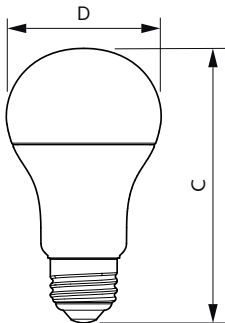

Product data

General Information		Color Consistency	
Cap-Base	E27	Color Consistency	<6
Nominal lifetime	15,000 hour(s)	Color rendering index (CRI)	90
Switching Cycle	50,000	LLMF At End Of Nominal Lifetime (Nom)	70 %
Lighting Technology	LEDbulb	Photobiological safety according to EN 62471	RG0
Flux measurement reference	Sphere	Operating and Electrical	
Warranty period	2 years	Line Frequency	50 Hz
Light Technical		Input Frequency	50 Hz
Color Code	927 [CCT of 2700K]	Power Consumption	13 W
Beam Angle (Nom)	200 degree(s)	Lamp Current (Nom)	100 mA
Luminous Flux	1,521 lm	Wattage Equivalent	100 W
Color Designation	Warm White (WW)	Starting Time (Nom)	0.5 s
Correlated Color Temperature (Nom)	2700 K	Warm-up time to 60% light	0.5 s
Luminous Efficacy (rated) (Nom)	117 lm/W	Power Factor (Fraction)	0.5

CorePro Plastic LED bulbs

Voltage (Nom)	220-240 V
Temperature	
T-Case Maximum (Nom)	105 °C
Controls and Dimming	
Dimmable	No
Mechanical and Housing	
Bulb Finish	Frosted
Bulb Material	Plastic
Bulb Shape	A60M
Net Weight (Piece)	0.042 kg
Approval and Application	
Energy Efficiency Class	E
Energy Consumption kWh/1000 h	13 kWh
EPREL Registration Number	1211081
EU RoHS compliant	Yes
EyeComfort	Yes
Flickering value (PstLM) - Flickering value as per EN 61000-3-3	1

Dimensional drawing

Product	D	C
CoreProLEDbulb ND 13-100W A60 E27 927 UK	60 mm	120 mm

CorePro Plastic LED bulbs

Photometric data

Spectral Power Distribution Colour - CoreProLEDbulb ND 13-100W A60 E27 927 UK