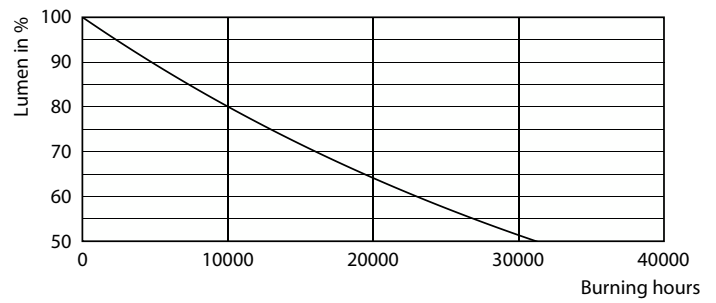

Lumen Maintenance Diagram - CoreProLEDbulb ND 13-100W A60 E27 927