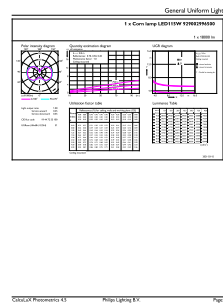

Plano de dimensiones

Product	D	C
115CC/LED/850/LS EX39 G2 BB 3/1	102 mm	211 mm

Datos fotométricos

Light Distribution Diagram - 115CC/LED/850/LS EX39 G2 BB 3/1

General uniform lighting - 115CC/LED/850/LS EX39 G2 BB 3/1