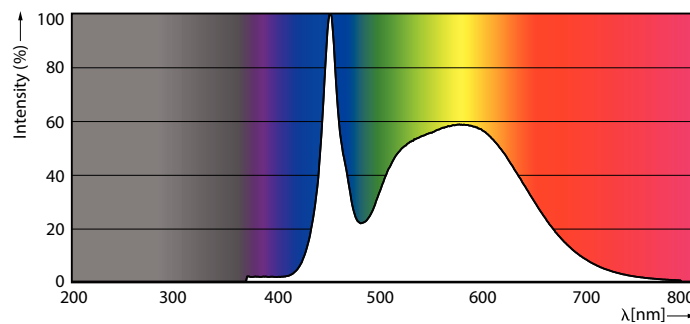

Plano de dimensiones

Product	D	C
115CC/LED/850/LS EX39 G2 BB 3/1	102 mm	211 mm

Datos fotométricos

Light Distribution Diagram - 115CC/LED/850/LS EX39 G2 BB 3/1

General uniform lighting - 115CC/LED/850/LS EX39 G2 BB 3/1