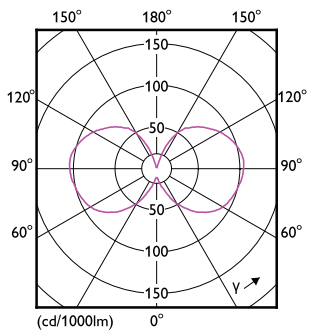

Product Data

Order product name	4.4ST19/VIN/820/AM/G/E26/D/T/SP4/2PF
--------------------	--------------------------------------

Full product name	4.4ST19/VIN/820/AM/G/E26/D/T/SP4/2PF
Order code	929002990303
Material Nr. (12NC)	929002990303
Numerator - Quantity Per Pack	2
EAN/UPC - Product/Case	046677564841
Numerator - Packs per outer box	4
EAN/UPC - Case	50046677564846

Dimensional drawing

Product	D	C
4.4ST19/VIN/820/AM/G/E26/D/T/SP4/2PF	64 mm	137 mm

Photometric data

Light Distribution Diagram - 4.4ST19/VIN/820/AM/G/E26/D/T/SP4/2PF

Spectral Power Distribution Colour - 4.4ST19/VIN/820/AM/G/E26/D/T/SP4/2PF