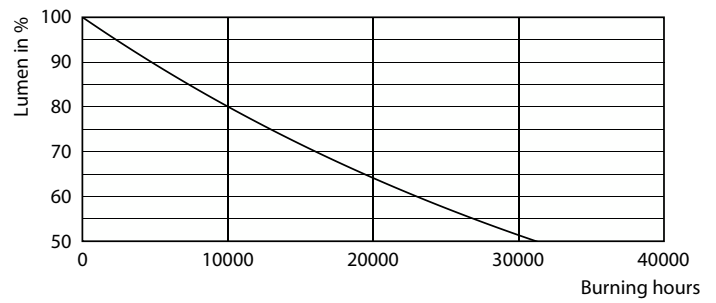

Product data

General Information	
Cap-Base	E26
Nominal lifetime	15,000 hour(s)
Switching Cycle	20,000
Lighting Technology	LEDbulb
Light Technical	
Color Code	820 [CCT of 2000K]
Beam Angle (Nom)	300 degree(s)
Luminous Flux	300 lm
Color Designation	Flame
Correlated Color Temperature (Nom)	2000 K
Luminous Efficacy (rated) (Nom)	68.00 lm/W
Color Consistency	<6
Color rendering index (CRI)	80
LLMF At End Of Nominal Lifetime (Nom)	70 %

Dimensional drawing

Product	D	C
4.4ST19/VIN/820/AM/G/E26/D/T/SP4/2PF	64 mm	137 mm

Photometric data

Light Distribution Diagram - 4.4ST19/VIN/820/AM/G/E26/D/T/SP4/2PF

Spectral Power Distribution Colour - 4.4ST19/VIN/820/AM/G/E26/D/T/SP4/2PF

Classic filament LED bulbs

Photometric data

General Parameters 4.1
Photometry 4.1
Page 11

General uniform lighting - 4.4ST19/VIN/820/AM/G/E26/D/T/SP4/2PF

Lifetime

Life Expectancy Diagram

Lumen Maintenance Diagram - 4.4ST19/VIN/820/AM/G/E26/D/T/SP4/2PF