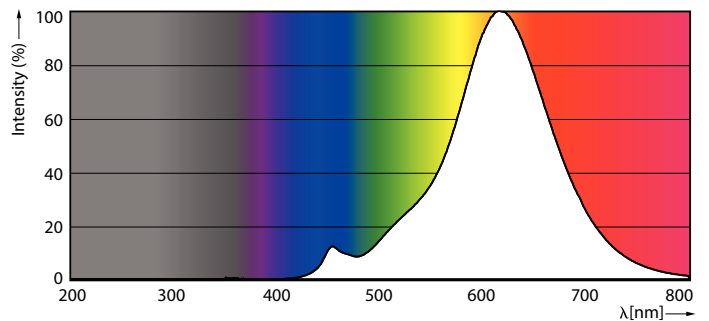

Product data

General Information	
Cap-Base	E26
Nominal lifetime	15,000 hour(s)
Switching Cycle	20,000
Lighting Technology	LEDbulb
Light Technical	
Color Code	820 [CCT of 2000K]
Beam Angle (Nom)	300 degree(s)
Luminous Flux	300 lm
Color Designation	Flame
Correlated Color Temperature (Nom)	2000 K
Luminous Efficacy (rated) (Nom)	68.00 lm/W
Color Consistency	<6
Color rendering index (CRI)	80
LLMF At End Of Nominal Lifetime (Nom)	70 %

Dimensional drawing

Product	D	C
4.4ST19/VIN/820/AM/G/E26/D/T/SP4/2PF	64 mm	137 mm

Photometric data

Light Distribution Diagram - 4.4ST19/VIN/820/AM/G/E26/D/T/SP4/2PF

Spectral Power Distribution Colour - 4.4ST19/VIN/820/AM/G/E26/D/T/SP4/2PF