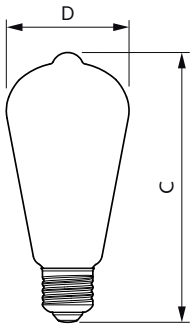

Controls and Dimming	
Dimmable	Only with specific dimmers

Mechanical and Housing	
Bulb Finish	Amber
Bulb Shape	ST19
UL Wet/ damp/ dry location	Wet location

Classic filament LED bulbs

Net Weight (Piece)	0.044 kg
--------------------	----------

Product Data

Order product name	4.4ST19/VIN/820/AM/G/E26/D/T/SP4/2PF
--------------------	--------------------------------------

Full product name	4.4ST19/VIN/820/AM/G/E26/D/T/SP4/2PF
Order code	929002990303
Material Nr. (12NC)	929002990303
Numerator - Quantity Per Pack	2
EAN/UPC - Product/Case	046677564841
Numerator - Packs per outer box	4
EAN/UPC - Case	50046677564846

Dimensional drawing

Product	D	C
4.4ST19/VIN/820/AM/G/E26/D/T/SP4/2PF	64 mm	137 mm

Photometric data

Light Distribution Diagram - 4.4ST19/VIN/820/AM/G/E26/D/T/SP4/2PF

Spectral Power Distribution Colour - 4.4ST19/VIN/820/AM/G/E26/D/T/SP4/2PF