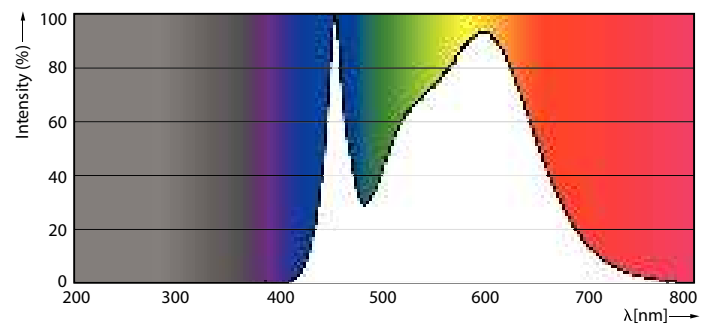

General uniform lighting - CorePro lustre ND 7-60W E27 840 P48 FR

Spectral Power Distribution Colour - CorePro lustre ND 7-60W E27 840 P48 FR