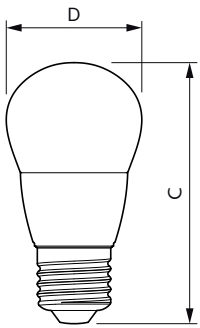

## Dimensional drawing

Product	D	C
CorePro lustre ND 7-60W E27 840 P48 FR	48 mm	95 mm