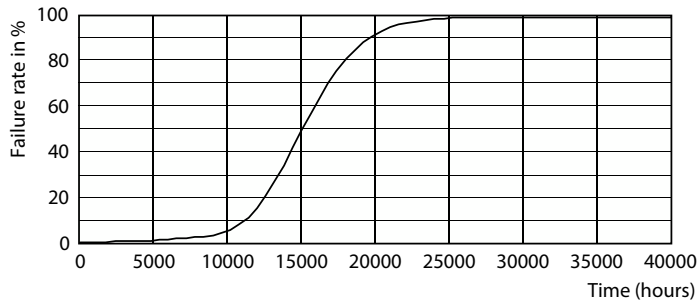

CorePro Plastic LEDcandles & lusters

Photometric data

General uniform lighting - CorePro lustre ND 7-60W E14 827 P48 FR

Lifetime

Life Expectancy Diagram