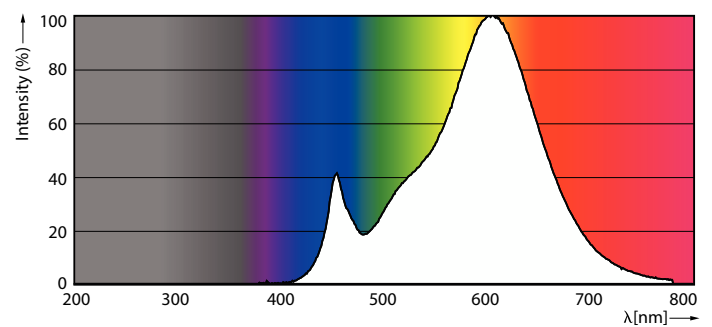

Spectral Power Distribution Colour - CorePro lustre ND 7-60W E14 827 P48 FR