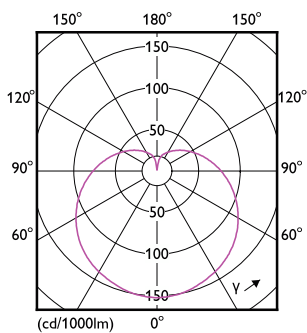

Photometric data

Light Distribution Diagram - CorePro lustre ND 7-60W E14 827 P48 FR