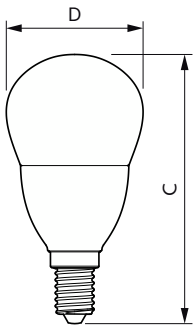

## Dimensional drawing

Product	D	C
CorePro lustre ND 7-60W E14 827 P48 FR	48 mm	93 mm