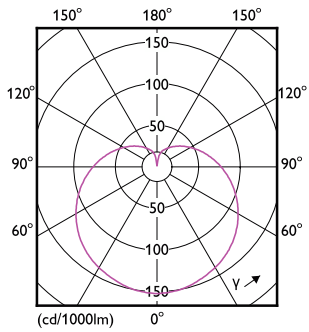

CorePro LED Kerzen-und Tropfenlampenform

Photometrische Daten

Light Distribution Diagram - CorePro lustre ND 7-60W E14 827 P48 FR