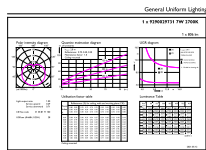

General uniform lighting - CorePro lustre ND 7-60W E14 827 P48 FR