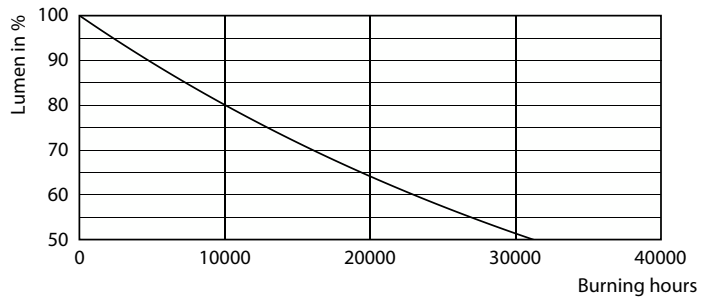

Lumen Maintenance Diagram - CorePro lustre ND 7-60W E27 827 P48 FR