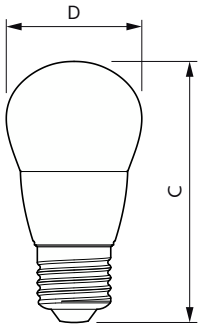

Dimensional drawing

Product	D	C
CorePro lustre ND 7-60W E27 827 P48 FR	48 mm	95 mm

Photometric data

Light Distribution Diagram - CorePro lustre ND 7-60W E27 827 P48 FR

Spectral Power Distribution Colour - CorePro lustre ND 7-60W E27 827 P48 FR