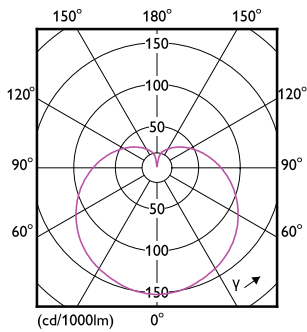

Product data

General Information	
Cap base	E27
Nominal lifetime	15,000 h
Switching Cycle	50,000
Lighting Technology	LEDbulb
Flux measurement reference	Sphere
Warranty period	2 years
Light Technical	
Colour Code	827 [CCT of 2700K]
Luminous Flux	806 lm
Colour designation	Warm White (WW)
Correlated Colour Temperature (Nom)	2700 K
Luminous efficacy (rated) (nom.)	115.00 lm/W
Colour consistency	<6
Colour rendering index (CRI)	80
LLMF at end of nominal lifetime (nom.)	70 %
Photobiological safety according to EN 62471	RG1
Operating and Electrical	
Line Frequency	50 to 60 Hz

Application Conditions

Wireless Technology	Not applicable
---------------------	----------------

Product Data

Order product name	CorePro lustre ND 7-60W E27 827 P48 FR
Full product name	CorePro lustre ND 7-60W E27 827 P48 FR
Full EOC	871951431302600
Order code	929002973002
Material no. (12 NC)	929002973002
Numerator – quantity per pack	1
EAN/UPC – Product/Case	8719514313026
Numerator – packs per outer box	10
EAN/UPC – Case	8719514313033

Dimensional drawing

Product	D	C
CorePro lustre ND 7-60W E27 827 P48 FR	48 mm	95 mm

Photometric data

Light Distribution Diagram - CorePro lustre ND 7-60W E27 827 P48 FR

Spectral Power Distribution Colour - CorePro lustre ND 7-60W E27 827 P48 FR