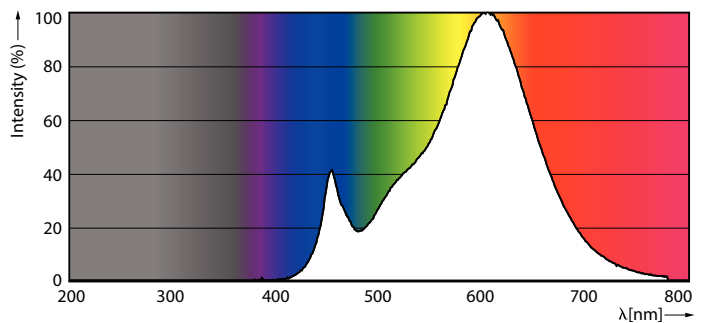

Product data

General Information	
Cap base	E27
Nominal lifetime	15,000 h
Switching Cycle	50,000
Lighting Technology	LEDbulb
Flux measurement reference	Sphere
Warranty period	2 years
Light Technical	
Colour Code	827 [CCT of 2700K]
Luminous Flux	806 lm
Colour designation	Warm White (WW)
Correlated Colour Temperature (Nom)	2700 K
Luminous efficacy (rated) (nom.)	115.00 lm/W
Colour consistency	<6
Colour rendering index (CRI)	80
LLMF at end of nominal lifetime (nom.)	70 %
Photobiological safety according to EN 62471	RG1
Operating and Electrical	
Line Frequency	50 to 60 Hz

Dimensional drawing

Product	D	C
CorePro lustre ND 7-60W E27 827 P48 FR	48 mm	95 mm

Photometric data

Light Distribution Diagram - CorePro lustre ND 7-60W E27 827 P48 FR

Spectral Power Distribution Colour - CorePro lustre ND 7-60W E27 827 P48 FR