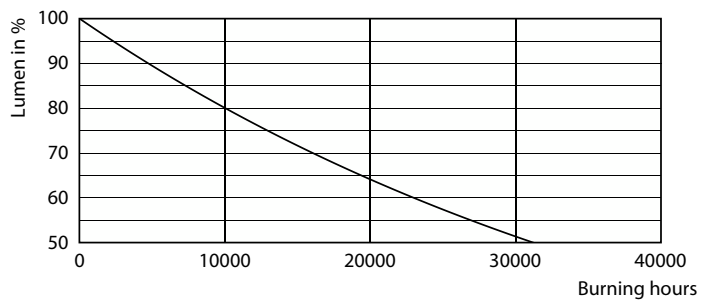

Lumen Maintenance Diagram - CorePro candle ND 7-60W E14 865 B38 FR