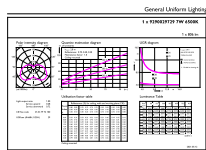

General uniform lighting - CorePro candle ND 7-60W E14 865 B38 FR