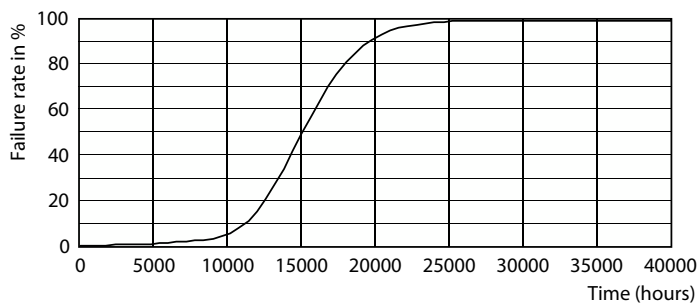

Levensduur

Life Expectancy Diagram