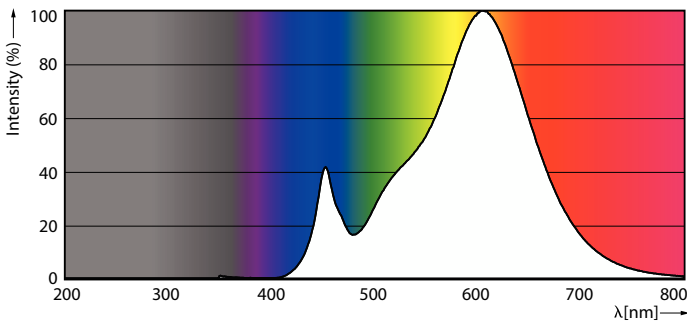

Photometric data

Spectral Power Distribution Colour - LEDLuster 5W B15 827 P45NDFR AU 2CT