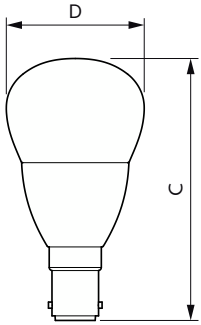

Frosted LED candles and lusters

Mechanical and Housing

Bulb Finish	Frosted
Bulb Material	Plastic
Overall length	86 mm
Overall width	45 mm
Overall height	86 mm
Dimensions (Height x Width x Depth)	86 x 45 x 86 mm
Bulb Shape	P45
Net Weight (Piece)	0.020 kg

Approval and Application

EU RoHS compliant	Yes
EyeComfort	Yes
LED Innovations	EyeComfort

Ambient temperature range	-20 to +45 °C
---------------------------	---------------

Product Data

Order product name	LEDLuster 5W B15 827 P45NDFR AU 2CT
Full product name	LEDLuster 5W B15 827 P45NDFR AU 2CT
Full product code	871951432253000
Order code	929002969779
Material Nr. (12NC)	929002969779
Numerator - Quantity Per Pack	2
EAN/UPC - Product/Case	8719514322530
Numerator - Packs per outer box	6
EAN/UPC - Case	8719514322547

Dimensional drawing

Product	D	C
LEDLuster 5W B15 827 P45NDFR AU 2CT	45 mm	86 mm

Photometric data

Spectral Power Distribution Colour - LEDLuster 5W B15 827 P45NDFR AU 2CT

Light Distribution Diagram - LEDLuster 5W B15 827 P45NDFR AU 2CT