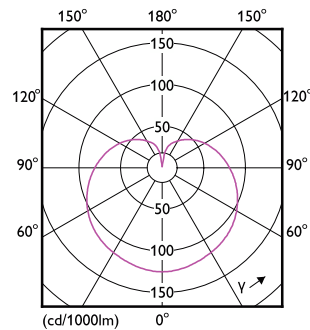

Approval and Application

EU RoHS compliant	Yes
EyeComfort	Yes
LED Innovations	EyeComfort

Ambient temperature range	-20 to +45 °C
---------------------------	---------------

Product Data

Order product name	LEDLuster 5W B15 827 P45NDFR AU 2CT
Full product name	LEDLuster 5W B15 827 P45NDFR AU 2CT
Full product code	871951432253000
Order code	929002969779
Material Nr. (12NC)	929002969779
Numerator - Quantity Per Pack	2
EAN/UPC - Product/Case	8719514322530
Numerator - Packs per outer box	6
EAN/UPC - Case	8719514322547

Dimensional drawing

Product	D	C
LEDLuster 5W B15 827 P45NDFR AU 2CT	45 mm	86 mm

Photometric data

Spectral Power Distribution Colour - LEDLuster 5W B15 827 P45NDFR AU 2CT

Light Distribution Diagram - LEDLuster 5W B15 827 P45NDFR AU 2CT