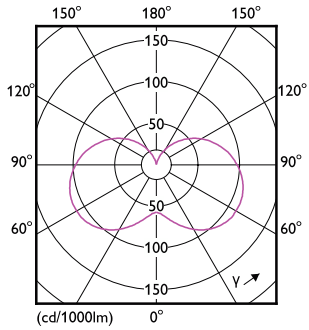

## Målskisse

Product	D	C
CorePro candle ND 5-40W E14 865 B35 FR	35 mm	106 mm

## Fotometriske data

Spectral Power Distribution Colour - CorePro candle ND 5-40W E14 865 B35 FR

General uniform lighting - CorePro candle ND 5-40W E14 865 B35 FR

## Fotometriske data

Light Distribution Diagram - CorePro candle ND 5-40W E14 865 B35 FR