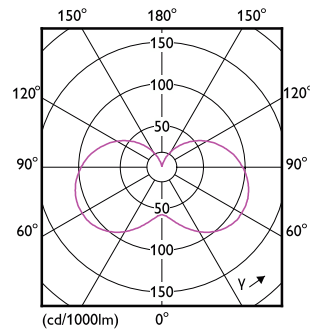

Light Distribution Diagram - CorePro candle ND 5-40W E14 865 B35 FR