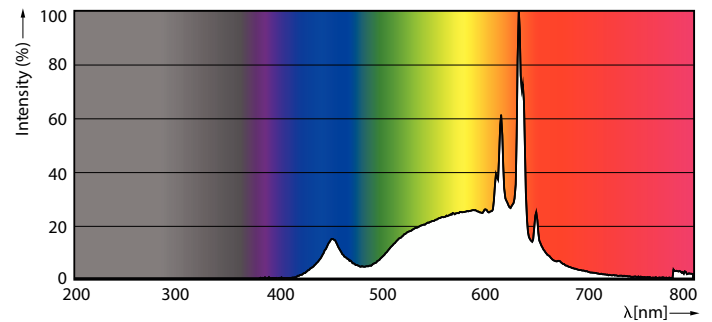

CorePro Plastic LEDcandles & lusters

Bulb material	Plastic
Bulb shape	B35
Net Weight (Piece)	0.040 kg

Approval and Application

Energy Efficiency Class	F
Energy consumption kWh/1,000 hours	5 kWh
EPREL Registration Number	453199
CE mark	Yes
EU RoHS compliant	Yes
EyeComfort	Yes
Flickering value (PstLM)	1
Stroboscopic effect	0.4
Ambient temperature range	-20 to +45 °C

Application Conditions

Can it be used in closed luminaires	No

Dimensional drawing

Photometric data

General uniform lighting - CorePro candle ND 5-40W E14 827 B35 FR

Wireless Technology	Not applicable

Product Data

Order product name	CorePro candle ND 5-40W E14 827 B35 FR
Full product name	CorePro candle ND 5-40W E14 827 B35 FR
Full EOC	871951431250000
Order code	929002968402
Material no. (12 NC)	929002968402
Numerator – quantity per pack	1
EAN/UPC – Product/Case	8719514312500
Numerator – packs per outer box	10
EAN/UPC - Case	8719514312517

Product	D	C
CorePro candle ND 5-40W E14 827 B35 FR	45 mm	87 mm

Spectral Power Distribution Colour - CorePro candle ND 5-40W E14 827 B35 FR