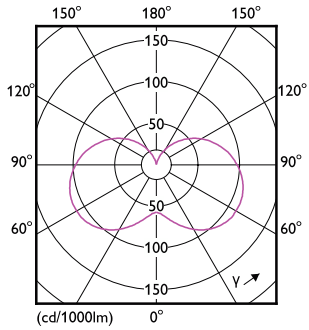

Application Conditions

Can it be used in closed luminaires	No
-------------------------------------	----

Dimensional drawing

Photometric data

General uniform lighting - CorePro candle ND 5-40W E14 827 B35 FR

Wireless Technology	Not applicable
---------------------	----------------

Product Data

Order product name	CorePro candle ND 5-40W E14 827 B35 FR
Full product name	CorePro candle ND 5-40W E14 827 B35 FR
Full EOC	871951431250000
Order code	929002968402
Material no. (12 NC)	929002968402
Numerator – quantity per pack	1
EAN/UPC – Product/Case	8719514312500
Numerator – packs per outer box	10
EAN/UPC - Case	8719514312517

Product	D	C
CorePro candle ND 5-40W E14 827 B35 FR	45 mm	87 mm

Spectral Power Distribution Colour - CorePro candle ND 5-40W E14 827 B35 FR

CorePro Plastic LEDcandles & lusters

Photometric data

Light Distribution Diagram - CorePro candle ND 5-40W E14 827 B35 FR