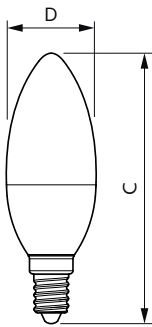

CorePro Plastic LEDcandles & lusters

Bulb material	Plastic
Bulb shape	B35
Net Weight (Piece)	0.040 kg

Approval and Application

Energy Efficiency Class	F
Energy consumption kWh/1,000 hours	5 kWh
EPREL Registration Number	453199
CE mark	Yes
EU RoHS compliant	Yes
EyeComfort	Yes
Flickering value (PstLM)	1
Stroboscopic effect	0.4
Ambient temperature range	-20 to +45 °C

Application Conditions

Can it be used in closed luminaires	No

Dimensional drawing