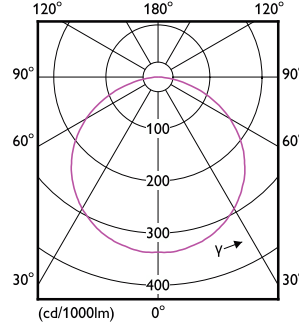

MASTER LED Şerit

Başlangıç renk türü	(0.4338, 0.403) 3SDCM
Güç tüketimi toleransı	+/-10%
Zaman İçindeki Performansı (IEC Uyumlu)	
Ortalama yararlı ömür L70B50	60.000 h
Ürün Verileri	
Sipariş ürün adı	MAS LEDstrip 16.6W930 1830LM/M 5M
Tam ürün adı	Master LEDstrip 16.6W930 1830LM/M 5M

Tam ürün kodu	871951434458700
Sipariş kodu	34458700
Malzeme No. (12NC)	929002697602
Numeratör - Paket Başına Miktar	1
EAN/UPC - Ürün/Kutu	8719514344587
Numeratör - Büyük kutu başına paket sayısı	10
EAN/UPC - Kutu	8719514344594

Boyutlu çizim

Fotometrik bilgi

General uniform lighting - MAS LEDstrip 16.6W930 1830LM/M 5M

Light Distribution Diagram - MAS LEDstrip 16.6W930 1830LM/M 5M