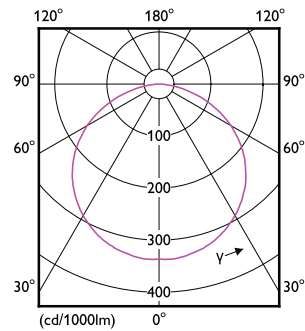

Control interface	depends on driver (1-10V, DALI...)
Constant light output	No
Maximum dim level	10% (depends on dimmer, ELV)
Mechanical and Housing	
Reflector material	-
Overall length	5,000 mm
Overall width	8 mm
Overall height	1.3 mm
Dimensions (Height x Width x Depth)	1 x 8 x 5000 mm
Ingress protection code	IP20 [Finger-protected]
Mech. impact protection code	IK00 [No protection]
Net Weight (Piece)	0.100 kg
Approval and Application	
Energy Efficiency Class	E
EPREL Registration Number	620721
Glow-wire test	Temperature 650 °C, duration 30 s
CE mark	Yes
EU RoHS compliant	Yes
Ambient temperature range	-20 to +40 °C
Initial Performance (IEC Compliant)	
Luminous flux tolerance	+/-10%

Corepro LED Strip

Initial chromaticity	(0.3090, 0.3230) 5SDCM
Power consumption tolerance	+/-10%
Over Time Performance (IEC Compliant)	
Median useful life L70B50	35,000 hour(s)
Product Data	
Order product name	CorePro LEDstrip 6W865 780LM/M 5M
Full product name	CorePro LEDstrip 6W865 780LM/M 5M

Dimensional drawing

Photometric data

General uniform lighting - CorePro LEDstrip 6W865 780LM/M 5M

Light Distribution Diagram - CorePro LEDstrip 6W865 780LM/M 5M