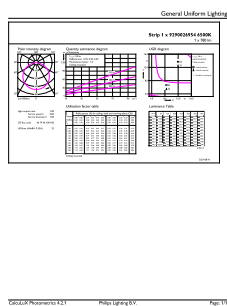

Control interface	depends on driver (1-10V, DALI...)
Constant light output	No
Maximum dim level	10% (depends on dimmer, ELV)
Mechanical and Housing	
Reflector material	-
Overall length	5,000 mm
Overall width	8 mm
Overall height	1.3 mm
Dimensions (Height x Width x Depth)	1 x 8 x 5000 mm
Ingress protection code	IP20 [Finger-protected]
Mech. impact protection code	IK00 [No protection]
Net Weight (Piece)	0.100 kg
Approval and Application	
Energy Efficiency Class	E
EPREL Registration Number	620721
Glow-wire test	Temperature 650 °C, duration 30 s
CE mark	Yes
EU RoHS compliant	Yes
Ambient temperature range	-20 to +40 °C
Initial Performance (IEC Compliant)	
Luminous flux tolerance	+/-10%

Corepro LED Strip

Initial chromaticity	(0.3090, 0.3230) 5SDCM
Power consumption tolerance	+/-10%
Over Time Performance (IEC Compliant)	
Median useful life L70B50	35,000 hour(s)
Product Data	
Order product name	CorePro LEDstrip 6W865 780LM/M 5M
Full product name	CorePro LEDstrip 6W865 780LM/M 5M

Dimensional drawing

Photometric data

General uniform lighting - CorePro LEDstrip 6W865 780LM/M 5M

Light Distribution Diagram - CorePro LEDstrip 6W865 780LM/M 5M