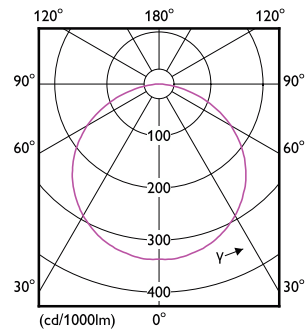

Corepro LED Strip

Initial chromaticity	(0.4578, 0.4101) 5SDCM
Power consumption tolerance	+/-10%
Over Time Performance (IEC Compliant)	
Median useful life L70B50	35,000 hour(s)
Product Data	
Order product name	CorePro LEDstrip 6W827 750LM/M 5M
Full product name	CorePro LEDstrip 6W827 750LM/M 5M

Full product code	871951434408200
Order code	34408200
Material Nr. (12NC)	929002695102
Numerator - Quantity Per Pack	1
EAN/UPC - Product/Case	8719514344082
Numerator - Packs per outer box	10
EAN/UPC - Case	8719514344099

Dimensional drawing

Photometric data

Light Distribution Diagram - CorePro LEDstrip 6W827 750LM/M 5M