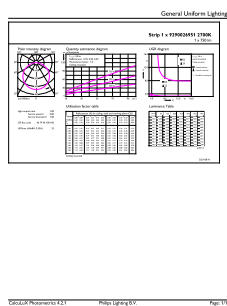

Corepro LED Strip

Initial chromaticity	(0.4578, 0.4101) 5SDCM
Power consumption tolerance	+/-10%
Over Time Performance (IEC Compliant)	
Median useful life L70B50	35,000 hour(s)
Product Data	
Order product name	CorePro LEDstrip 6W827 750LM/M 5M
Full product name	CorePro LEDstrip 6W827 750LM/M 5M

Full product code	871951434408200
Order code	34408200
Material Nr. (12NC)	929002695102
Numerator - Quantity Per Pack	1
EAN/UPC - Product/Case	8719514344082
Numerator - Packs per outer box	10
EAN/UPC - Case	8719514344099

Dimensional drawing

Photometric data

General uniform lighting - CorePro LEDstrip 6W827 750LM/M 5M