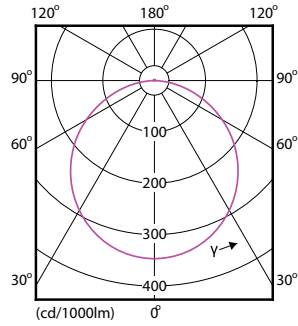

Dimensional drawing

Essential SmartBright LED Downlight

Photometric data

General uniform lighting - DN027C G3 LED9/CW 9W 220-240V D150

Light Distribution Diagram - DN027C G3 LED9/CW 9W 220-240V D150