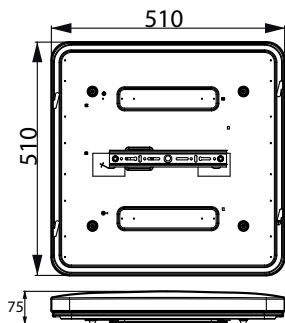

Apex Ceiling light

Over Time Performance (IEC Compliant)

Median useful life L70B50	20.000 hour(s)

Product Data

Order product name	Apex SQ LED 55W 5700K
Full product name	Apex SQ LED 55W 5700K
Full product code	871951429413400
Order code	929002613281

Material Nr. (12NC)	929002613281

Numerator - Quantity Per Pack	1

EAN/UPC - Product/Case	8719514294134

Numerator - Packs per outer box	1

EAN/UPC - Case	8719514294134

Dimensional drawing

Photometric data

General uniform lighting - Apex SQ LED 55W 5700K