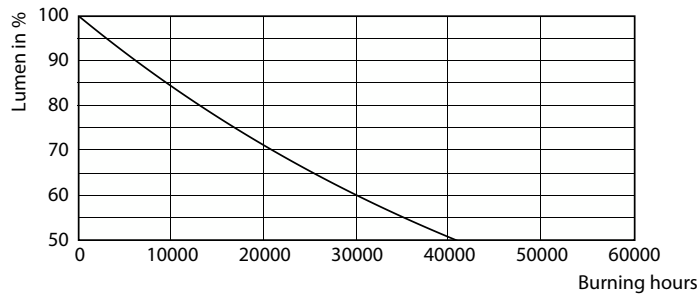

Apex Ceiling light

Lifetime

Lumen Maintenance Diagram - Apex SQ LED 55W 5700K

L70B50 20K-LED