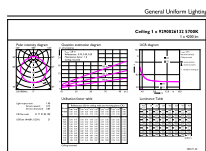

Photometric data

General uniform lighting - Apex SQ LED 55W 5700K