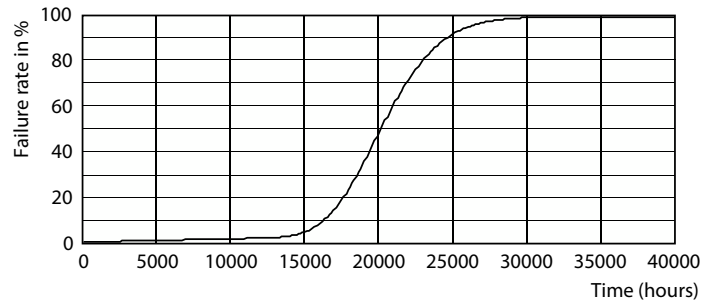

Apex Ceiling light

Lifetime

Lumen Maintenance Diagram - Apex SQ LED 55W 5700K

L70B50 20K-LED