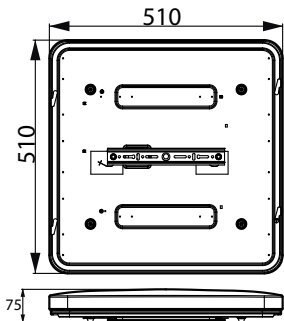

Apex Ceiling light

Over Time Performance (IEC Compliant)

Median useful life L70B50 20,000 hour(s)

Product Data

Order product name Apex SQ LED 55W 4000K
Full product name Apex SQ LED 55W 4000K
Full product code 871951429412700
Order code 929002613181

Material Nr. (12NC) 929002613181

Numerator - Quantity Per Pack 1

EAN/UPC - Product/Case 8719514294127

Numerator - Packs per outer box 1

EAN/UPC - Case 8719514294127

Dimensional drawing

Product

Apex SQ LED 55W 4000K

Photometric data

General uniform lighting - Apex SQ LED 55W 4000K