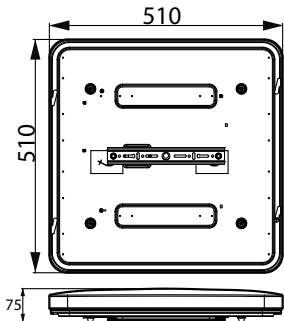

Apex Ceiling light

Over Time Performance (IEC Compliant)

Median useful life L70B50 20,000 hour(s)

Product Data

Order product name Apex SQ LED 55W 4000K
Full product name Apex SQ LED 55W 4000K
Full product code 871951429412700
Order code 929002613181

Material Nr. (12NC) 929002613181

Numerator - Quantity Per Pack 1

EAN/UPC - Product/Case 8719514294127

Numerator - Packs per outer box 1

EAN/UPC - Case 8719514294127

Dimensional drawing

Product

Apex SQ LED 55W 4000K

Photometric data

General uniform lighting - Apex SQ LED 55W 4000K