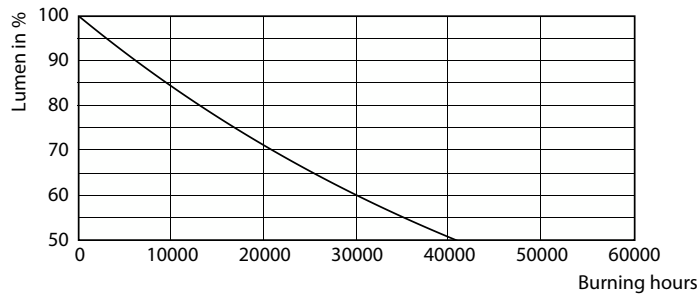

Product data

General Information	
Light source replaceable	No
Lighting Technology	LED
Value ladder	Value
Warranty period	1 years
Light Technical	
Luminous Flux	4,200 lm
Correlated Color Temperature (Nom)	4000 K
Luminous Efficacy (rated) (Nom)	84.00 lm/W
Color rendering index (CRI)	80
Light source color	840 neutral white
Operating and Electrical	
Input Voltage	220 to 240 V
Line Frequency	50 or 60 Hz
Input Frequency	50 or 60 Hz
Power Consumption	55 W
Power Factor (Fraction)	0.5
Protection class IEC	Safety class I

Controls and Dimming	
Dimmable	No
Constant light output	No
Mechanical and Housing	
Housing Material	Metal-Plastic
Housing Color	White
Overall length	510 mm
Overall width	510 mm
Overall height	75 mm
Dimensions (Height x Width x Depth)	75 x 510 x 510 mm
Ingress protection code	IP20 [Finger-protected]
Net Weight (Piece)	1.700 kg
Approval and Application	
Flammability mark	For mounting on normally flammable surfaces
EU RoHS compliant	Yes
Ambient temperature range	-20 to +40 °C
Initial Performance (IEC Compliant)	
Initial chromaticity	(ANSI4000K, 0.3818, 0.3797) 6

Photometric data

© 2026 Philips Lighting B.V. All rights reserved. Page 10

General uniform lighting - Apex SQ LED 55W 4000K

Apex Ceiling light

Lifetime

Lumen Maintenance Diagram - Apex SQ LED 55W 4000K

L70B50 20K-LED