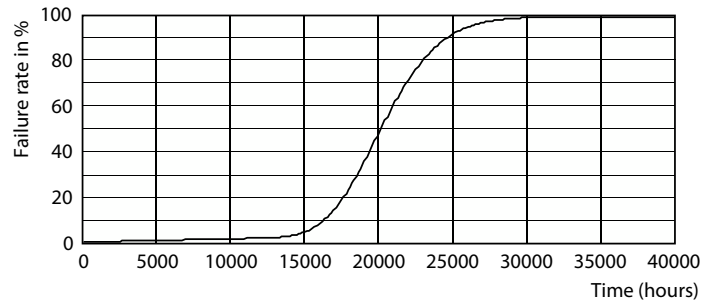

Product data

General Information	
Light source replaceable	No
Lighting Technology	LED
Value ladder	Value
Warranty period	1 years
Light Technical	
Luminous Flux	4,200 lm
Correlated Color Temperature (Nom)	4000 K
Luminous Efficacy (rated) (Nom)	84.00 lm/W
Color rendering index (CRI)	80
Light source color	840 neutral white
Operating and Electrical	
Input Voltage	220 to 240 V
Line Frequency	50 or 60 Hz
Input Frequency	50 or 60 Hz
Power Consumption	55 W
Power Factor (Fraction)	0.5
Protection class IEC	Safety class I

Controls and Dimming	
Dimmable	No
Constant light output	No
Mechanical and Housing	
Housing Material	Metal-Plastic
Housing Color	White
Overall length	510 mm
Overall width	510 mm
Overall height	75 mm
Dimensions (Height x Width x Depth)	75 x 510 x 510 mm
Ingress protection code	IP20 [Finger-protected]
Net Weight (Piece)	1.700 kg
Approval and Application	
Flammability mark	For mounting on normally flammable surfaces
EU RoHS compliant	Yes
Ambient temperature range	-20 to +40 °C
Initial Performance (IEC Compliant)	
Initial chromaticity	(ANSI4000K, 0.3818, 0.3797) 6

Photometric data

© 2026 Philips Lighting B.V. All rights reserved. Page 10

General uniform lighting - Apex SQ LED 55W 4000K

Apex Ceiling light

Lifetime

Lumen Maintenance Diagram - Apex SQ LED 55W 4000K

L70B50 20K-LED