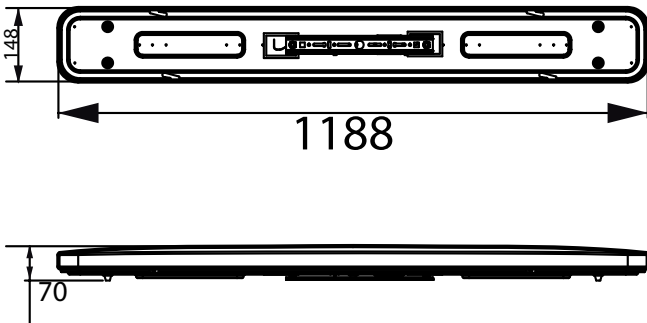

Apex Ceiling light

Over Time Performance (IEC Compliant)

Median useful life L70B50 20,000 hour(s)

Product Data

Order product name Apex L LED 45W 5700K
Full product name Apex L LED 45W 5700K
Full product code 871951429411000
Order code 929002612881

Material Nr. (12NC) 929002612881

Numerator - Quantity Per Pack 1

EAN/UPC - Product/Case 8719514294110

Numerator - Packs per outer box 1

EAN/UPC - Case 8719514294110

Dimensional drawing

Photometric data

General uniform lighting - Apex L LED 45W 5700K