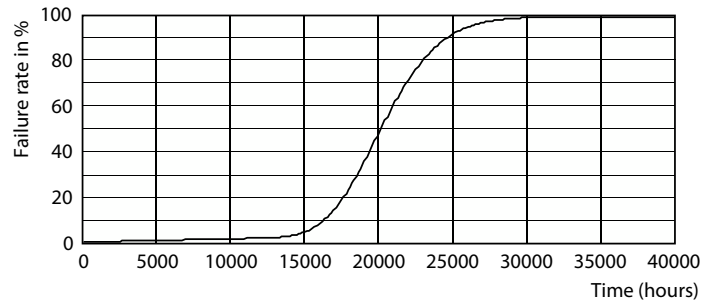

Apex Ceiling light

Lifetime

Lumen Maintenance Diagram - Apex L LED 45W 5700K

L70B50 20K-LED