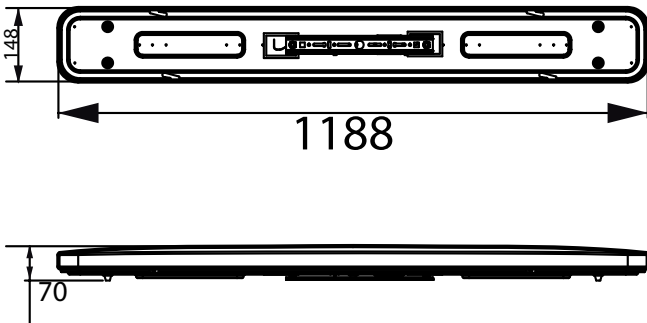

Apex Ceiling light

Over Time Performance (IEC Compliant)

Median useful life L70B50 20,000 hour(s)

Product Data

Order product name Apex L LED 45W 5700K
Full product name Apex L LED 45W 5700K
Full product code 871951429411000
Order code 29411000

Material Nr. (12NC) 929002612881

Numerator - Quantity Per Pack 1

EAN/UPC - Product/Case 8719514294110

Numerator - Packs per outer box 1

EAN/UPC - Case 8719514294110

Dimensional drawing

Photometric data

General uniform lighting - Apex L LED 45W 5700K