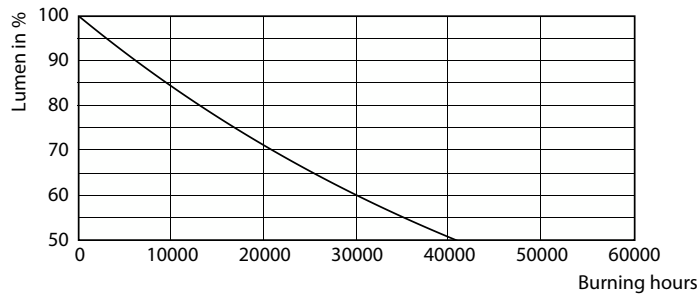

Apex Ceiling light

Lifetime

Lumen Maintenance Diagram - Apex L LED 45W 5700K

L70B50 20K-LED