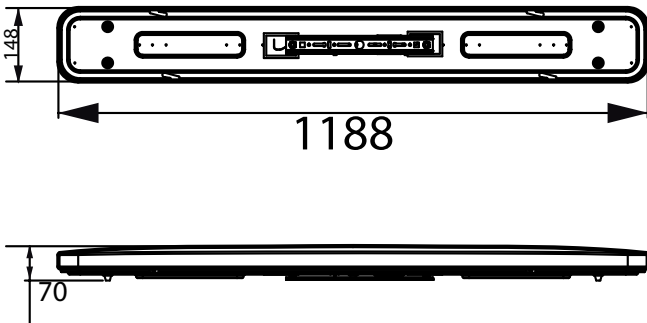

Apex Ceiling light

Over Time Performance (IEC Compliant)

Median useful life L70B50	20.000 hour(s)

Product Data

Order product name	Apex L LED 45W 5700K
Full product name	Apex L LED 45W 5700K
Full product code	871951429411000
Order code	929002612881

Material Nr. (12NC)	929002612881

Numerator - Quantity Per Pack	1

EAN/UPC - Product/Case	8719514294110

Numerator - Packs per outer box	1

EAN/UPC - Case	8719514294110

Dimensional drawing

Photometric data

General uniform lighting - Apex L LED 45W 5700K