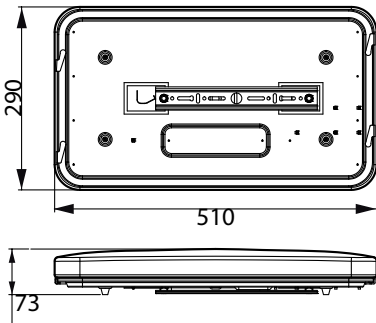

Apex Ceiling light

Over Time Performance (IEC Compliant)

Median useful life L70B50 20.000 hour(s)

Product Data

Order product name Apex RT LED 40W 5700K
Full product name Apex RT LED 40W 5700K
Full product code 871951429409700
Order code 929002612681

Material Nr. (12NC) 929002612681

Numerator - Quantity Per Pack 1

EAN/UPC - Product/Case 8719514294097

Numerator - Packs per outer box 1

EAN/UPC - Case 8719514294097

Dimensional drawing

Photometric data

General uniform lighting - Apex RT LED 40W 5700K