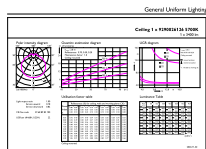

Photometric data

General uniform lighting - Apex RT LED 40W 5700K