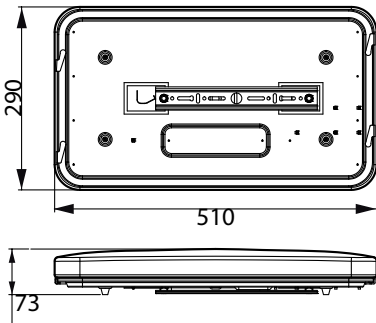

Apex Ceiling light

Over Time Performance (IEC Compliant)

Median useful life L70B50 20,000 hour(s)

Product Data

Order product name Apex RT LED 40W 5700K
Full product name Apex RT LED 40W 5700K
Full product code 871951429409700
Order code 29409700

Material Nr. (12NC) 929002612681

Numerator - Quantity Per Pack 1

EAN/UPC - Product/Case 8719514294097

Numerator - Packs per outer box 1

EAN/UPC - Case 8719514294097

Dimensional drawing

Photometric data

General uniform lighting - Apex RT LED 40W 5700K