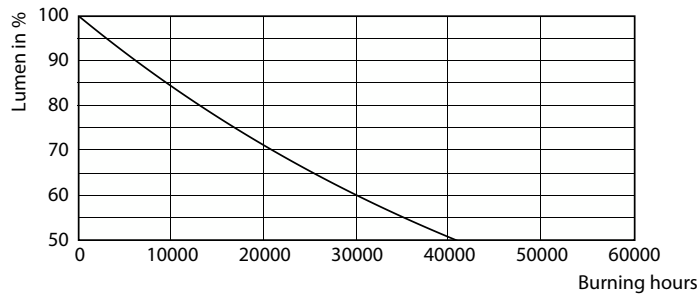

Apex Ceiling light

Lifetime

Lumen Maintenance Diagram - Apex RT LED 40W 5700K

L70B50 20K-LED