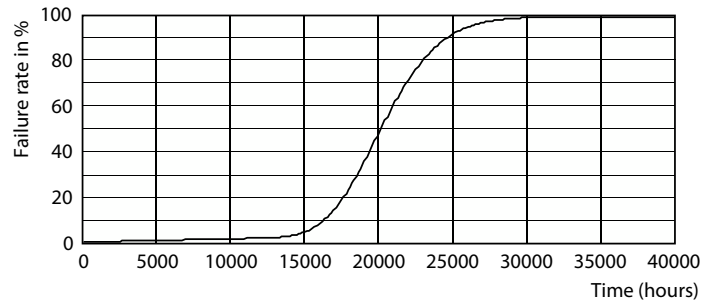

Apex Ceiling light

Lifetime

Lumen Maintenance Diagram - Apex RT LED 40W 5700K

L70B50 20K-LED