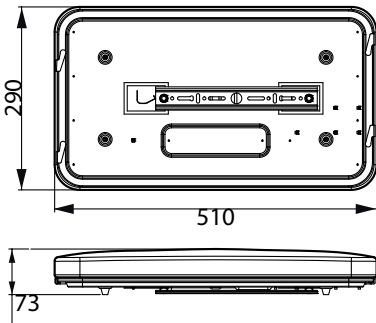

Apex Ceiling light

Over Time Performance (IEC Compliant)

Median useful life L70B50	20.000 hour(s)

Product Data

Order product name	Apex RT LED 40W 5700K
Full product name	Apex RT LED 40W 5700K
Full product code	871951429409700
Order code	929002612681

Material Nr. (12NC)	929002612681
Numerator - Quantity Per Pack	1
EAN/UPC - Product/Case	8719514294097
Numerator - Packs per outer box	1
EAN/UPC - Case	8719514294097

Dimensional drawing

Photometric data

General uniform lighting - Apex RT LED 40W 5700K