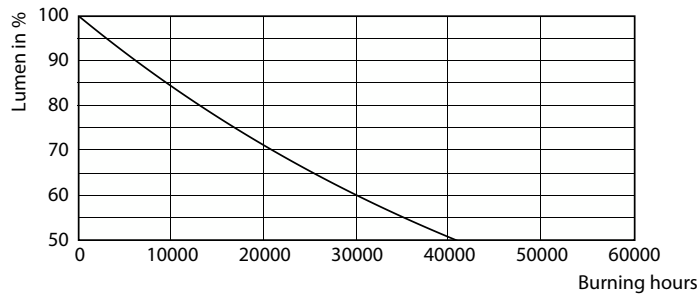

Product data

General Information	
Light source replaceable	No
Lighting Technology	LED
Value ladder	Value
Warranty period	1 years
Light Technical	
Luminous Flux	3,400 lm
Correlated Color Temperature (Nom)	4000 K
Luminous Efficacy (rated) (Nom)	85.00 lm/W
Color rendering index (CRI)	80
Light source color	840 neutral white
Operating and Electrical	
Input Voltage	220 to 240 V
Line Frequency	50 or 60 Hz
Input Frequency	50 or 60 Hz
Power Consumption	40 W
Power Factor (Fraction)	0.5
Protection class IEC	Safety class I

Controls and Dimming	
Dimmable	No
Constant light output	No
Mechanical and Housing	
Housing Material	Metal-Plastic
Housing Color	White
Overall length	510 mm
Overall width	290 mm
Overall height	73 mm
Dimensions (Height x Width x Depth)	73 x 290 x 510 mm
Ingress protection code	IP20 [Finger-protected]
Net Weight (Piece)	0.940 kg
Approval and Application	
Flammability mark	For mounting on normally flammable surfaces
EU RoHS compliant	Yes
Ambient temperature range	-20 to +40 °C
Initial Performance (IEC Compliant)	
Initial chromaticity	(ANSI4000K, 0.3818, 0.3797) 6

Photometric data

General uniform lighting - Apex RT LED 40W 4000K

General uniform lighting - Apex RT LED 40W 4000K

Apex Ceiling light

Lifetime

Lumen Maintenance Diagram - Apex RT LED 40W 4000K

L70B50 20K-LED