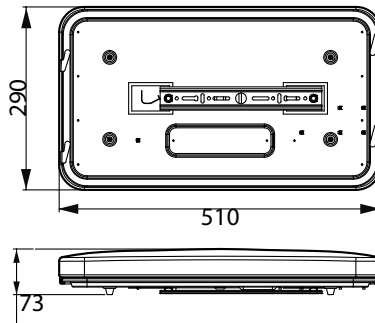

Apex Ceiling light

Over Time Performance (IEC Compliant)

Median useful life L70B50 20,000 hour(s)

Product Data

Order product name Apex RT LED 40W 4000K
Full product name Apex RT LED 40W 4000K
Full product code 871951429408000
Order code 929002612581

Material Nr. (12NC) 929002612581

Numerator - Quantity Per Pack 1

EAN/UPC - Product/Case 8719514294080

Numerator - Packs per outer box 1

EAN/UPC - Case 8719514294080

Dimensional drawing

Product

Apex RT LED 40W 4000K

Photometric data

General uniform lighting - Apex RT LED 40W 4000K