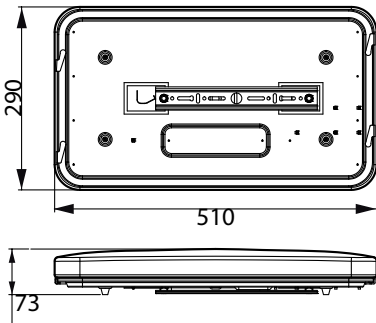

Apex Ceiling light

Over Time Performance (IEC Compliant)

Median useful life L70B50 20,000 hour(s)

Product Data

Order product name Apex RT LED 40W 4000K
Full product name Apex RT LED 40W 4000K
Full product code 871951429408000
Order code 929002612581

Material Nr. (12NC) 929002612581

Numerator - Quantity Per Pack 1

EAN/UPC - Product/Case 8719514294080

Numerator - Packs per outer box 1

EAN/UPC - Case 8719514294080

Dimensional drawing

Product

Apex RT LED 40W 4000K

Photometric data

General uniform lighting - Apex RT LED 40W 4000K