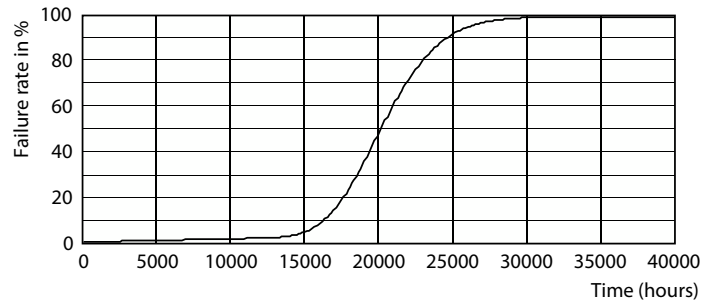

Apex Ceiling light

Lifetime

Lumen Maintenance Diagram - Apex RT LED 40W 4000K

L70B50 20K-LED