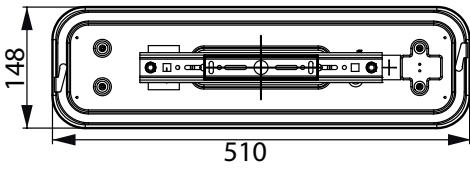

Controls and Dimming	
Dimmable	No
Constant light output	No
Mechanical and Housing	
Housing Material	Metal-Plastic
Housing Color	White
Overall length	510 mm
Overall width	148 mm
Overall height	70 mm
Dimensions (Height x Width x Depth)	70 x 148 x 510 mm
Ingress protection code	IP20 [Finger-protected]
Net Weight (Piece)	0.570 kg
Approval and Application	
Flammability mark	For mounting on normally flammable surfaces
EU RoHS compliant	Yes
Ambient temperature range	-20 to +40 °C
Initial Performance (IEC Compliant)	
Initial chromaticity	(0.3287, 0.3425) 6

Numerator - Packs per outer box	1
---------------------------------	---

EAN/UPC - Case	8719514294073
----------------	---------------

Dimensional drawing

Photometric data

General Uniform Lighting - Apex S LED 25W 5700K