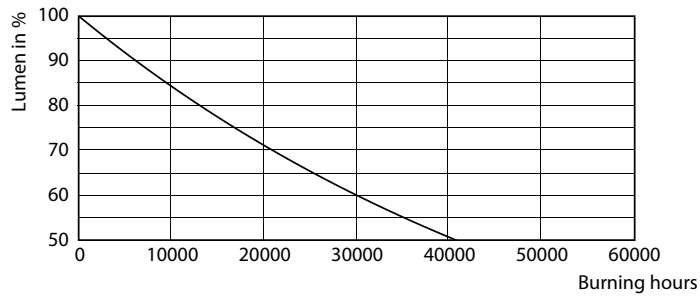

Apex Ceiling light

Lifetime

Lumen Maintenance Diagram - Apex S LED 25W 5700K

L70B50 20K-LED