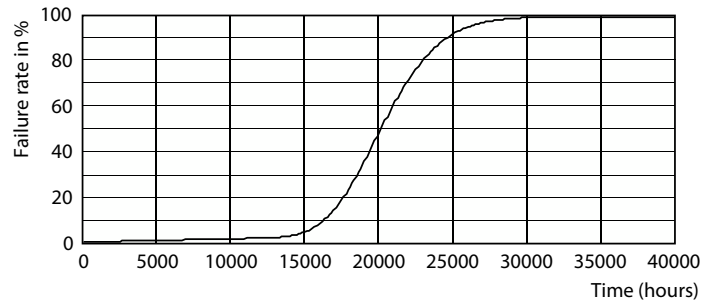

Apex Ceiling light

Lifetime

Lumen Maintenance Diagram - Apex S LED 25W 5700K

L70B50 20K-LED