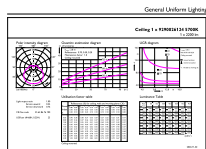

Photometric data

General Uniform Lighting - Apex S LED 25W 5700K

General uniform lighting - Apex S LED 25W 5700K