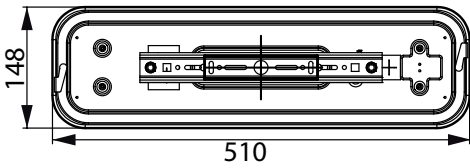

Controls and Dimming	
Dimmable	No
Constant light output	No
Mechanical and Housing	
Housing Material	Metal-Plastic
Housing Color	White
Overall length	510 mm
Overall width	148 mm
Overall height	70 mm
Dimensions (Height x Width x Depth)	70 x 148 x 510 mm
Ingress protection code	IP20 [Finger-protected]
Net Weight (Piece)	0.570 kg
Approval and Application	
Flammability mark	For mounting on normally flammable surfaces
EU RoHS compliant	Yes
Ambient temperature range	-20 to +40 °C
Initial Performance (IEC Compliant)	
Initial chromaticity	(ANSI4000K, 0.3818, 0.3797) 6

Material Nr. (12NC) 929002612381

Numerator - Quantity Per Pack 1

EAN/UPC - Product/Case 8719514294066

Numerator - Packs per outer box 1

EAN/UPC - Case 8719514294066

Dimensional drawing

Product

Apex S LED 25W 4000K