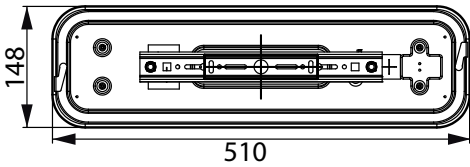

Controls and Dimming	
Dimmable	No
Constant light output	No
Mechanical and Housing	
Housing Material	Metal-Plastic
Housing Color	White
Overall length	510 mm
Overall width	148 mm
Overall height	70 mm
Dimensions (Height x Width x Depth)	70 x 148 x 510 mm
Ingress protection code	IP20 [Finger-protected]
Net Weight (Piece)	0.570 kg
Approval and Application	
Flammability mark	For mounting on normally flammable surfaces
EU RoHS compliant	Yes
Ambient temperature range	-20 to +40 °C
Initial Performance (IEC Compliant)	
Initial chromaticity	(ANSI4000K, 0.3818, 0.3797) 6

Material Nr. (12NC) 929002612381

Numerator - Quantity Per Pack 1

EAN/UPC - Product/Case 8719514294066

Numerator - Packs per outer box 1

EAN/UPC - Case 8719514294066

Dimensional drawing

Product

Apex S LED 25W 4000K