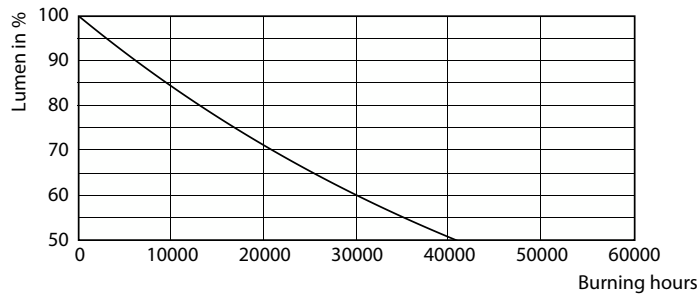

Apex Ceiling light

Lifetime

Lumen Maintenance Diagram - Apex S LED 25W 4000K

L70B50 20K-LED