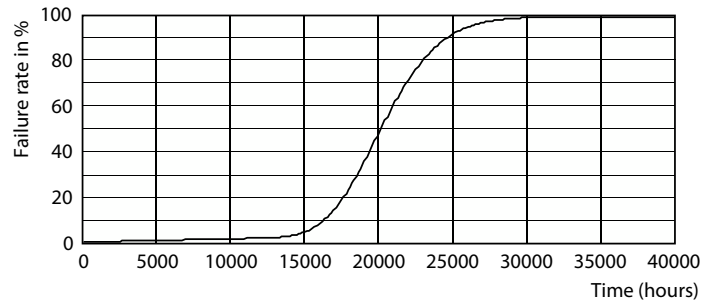

Apex Ceiling light

Lifetime

Lumen Maintenance Diagram - Apex S LED 25W 4000K

L70B50 20K-LED