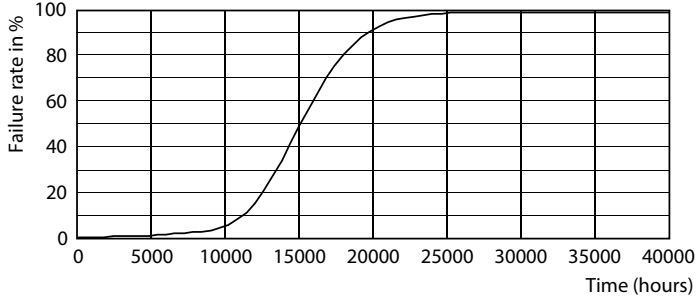

CorePro LED spot MV

Fotometrik bilgi

© 2023 Philips Lighting B.V. Page 1/1

Accent Lighting Spots - CorePro LEDspot 4-50W GU10 827 36D DIM

Kullanım Ömrü

Life Expectancy Diagram

Lumen Maintenance Diagram - CorePro LEDspot 4-50W GU10 827 36D DIM