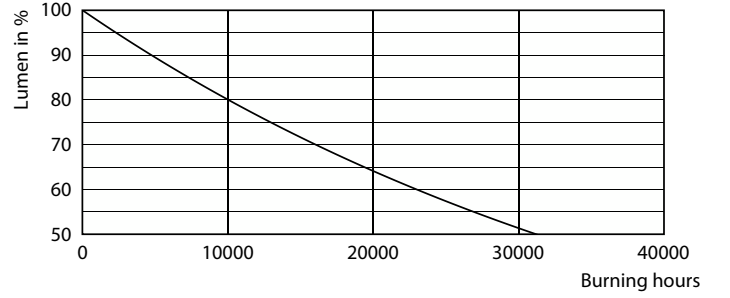

CorePro LED spot MV

Fotometrik bilgi

© 2023 Philips Lighting B.V. Page 1/1

Accent Lighting Spots - CorePro LEDspot 4-50W GU10 827 36D DIM

Kullanım Ömrü

Life Expectancy Diagram

Lumen Maintenance Diagram - CorePro LEDspot 4-50W GU10 827 36D DIM