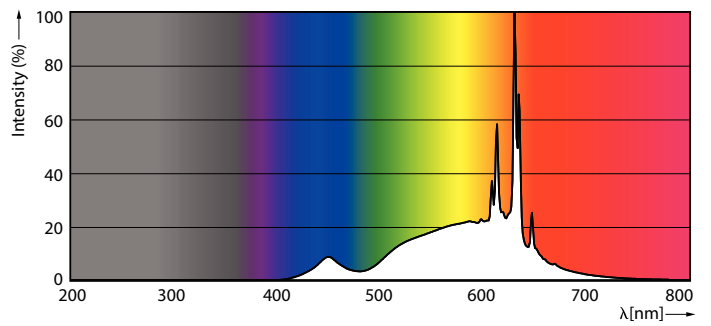

Boyutlu çizim

Product	D	C
CorePro LEDspot 4-50W GU10 827 36D DIM	50 mm	54 mm

Fotometrik bilgi

Light Distribution Diagram - CorePro LEDspot 4-50W GU10 827 36D DIM

Spectral Power Distribution Colour - CorePro LEDspot 4-50W GU10 827 36D DIM