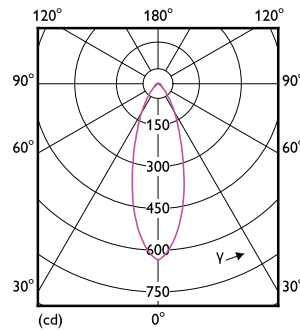

Boyutlu çizim

Product	D	C
CorePro LED spot ND4.4-35WMR16 827 36DUK	50,5 mm	45,5 mm

Fotometrik bilgi

Spectral Power Distribution Colour - CorePro LED spot ND4.4-35WMR16 827 36DUK

Light Distribution Diagram - CorePro LED spot ND4.4-35WMR16 827 36DUK