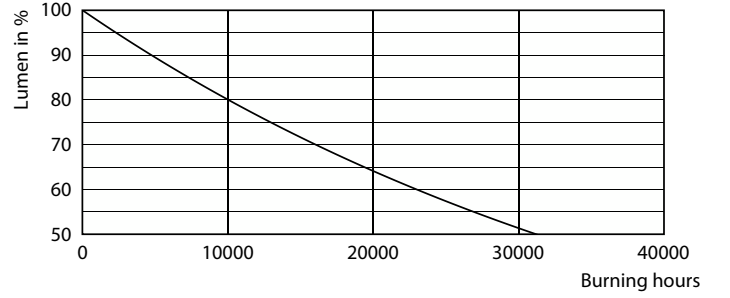

CorePro LED spot LV

Fotometrik bilgi

CorePro LED spot LV Page 11 of 11

Accent Lighting Spots - CorePro LED spot ND4.4-35WMMR16 827 36DUK

Kullanım Ömrü

Life Expectancy Diagram

Lumen Maintenance Diagram - CorePro LED spot ND4.4-35WMMR16 827 36DUK