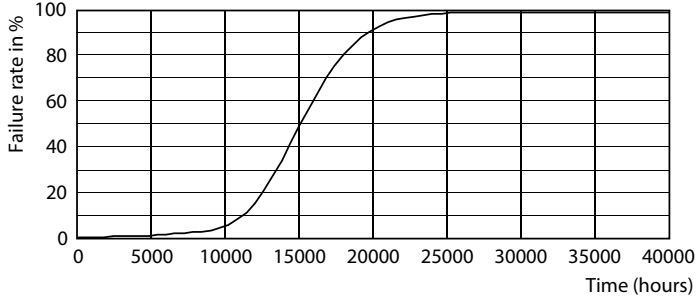

CorePro LED spot LV

Fotometrik bilgi

CorePro LED spot LV Page 11 of 11

Accent Lighting Spots - CorePro LED spot ND4.4-35WMMR16 827 36DUK

Kullanım Ömrü

Life Expectancy Diagram

Lumen Maintenance Diagram - CorePro LED spot ND4.4-35WMMR16 827 36DUK