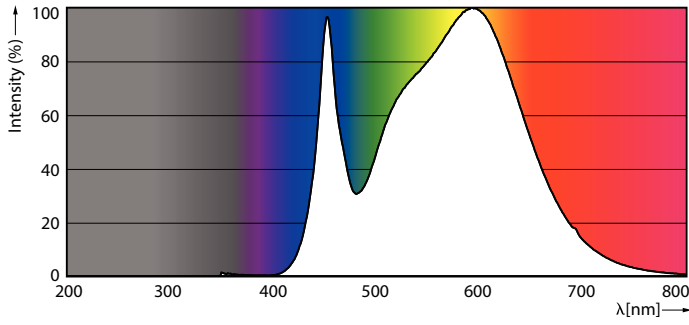

Trueforce CorePro LED HID HPL

Fotometriska data

Spectral Power Distribution Colour - TForce Core LED HPL 36W E40 840 FR