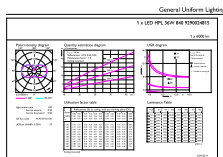

General uniform lighting - TForce Core LED HPL 36W E40 840 FR