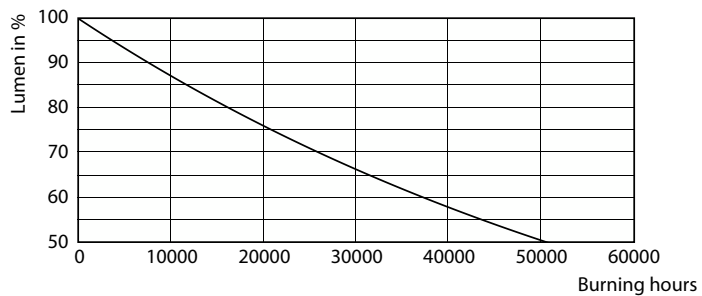

Trueforce CorePro LED HID HPL

Levetid

Life Expectancy Diagram

Lumen Maintenance Diagram - TForce Core LED HPL 36W E40 840 FR