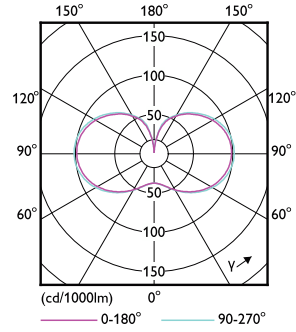

Trueforce CorePro LED HID HPL

Fotometriska data

Light Distribution Diagram - TForce Core LED HPL 36W E40 840 FR