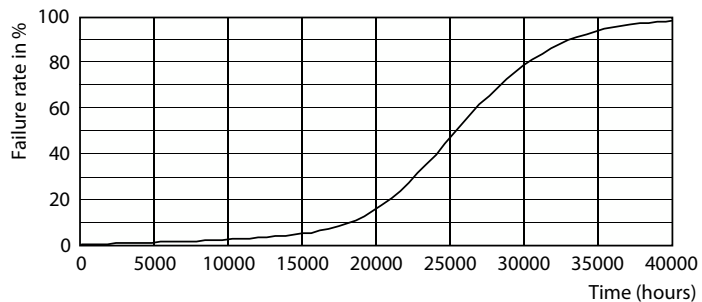

Trueforce CorePro LED HID HPL

Levetid

Life Expectancy Diagram

Lumen Maintenance Diagram - TForce Core LED HPL 36W E40 840 FR