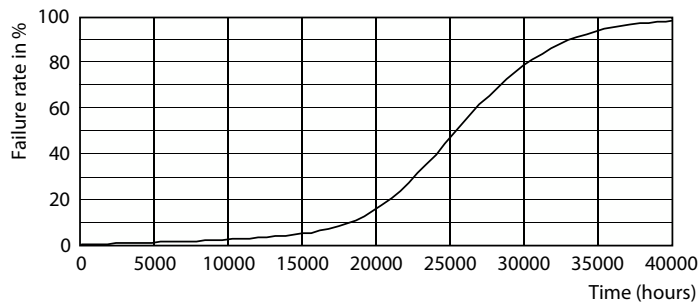

Trueforce CorePro LED HPL

Okres eksploatacji

Life Expectancy Diagram

Lumen Maintenance Diagram - TForce Core LED HPL 36W E27 830 FR