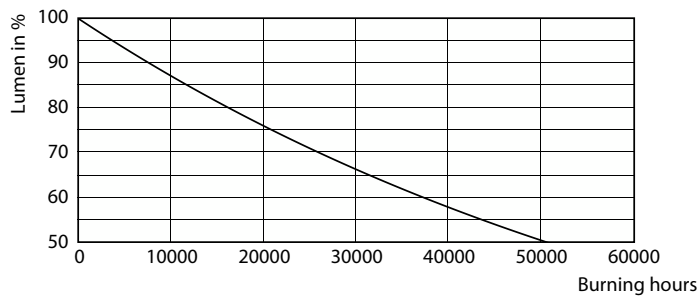

Trueforce CorePro LED HPL

Okres eksploatacji

Life Expectancy Diagram

Lumen Maintenance Diagram - TForce Core LED HPL 36W E27 830 FR