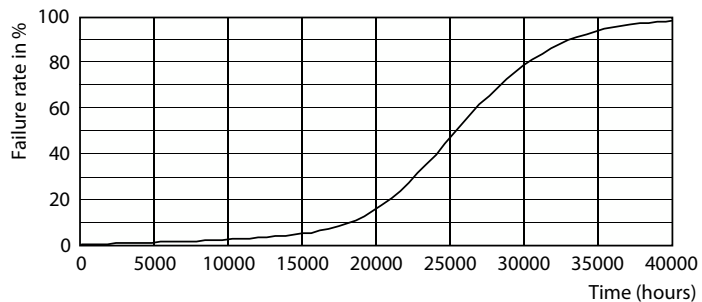

Trueforce CorePro LED HID HPL

Levetid

Life Expectancy Diagram

Lumen Maintenance Diagram - TForce Core LED HPL 36W E27 830 FR