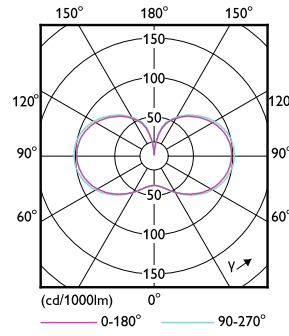

Målskisse

Product	D	C
TForce Core LED HPL 36W E27 830 FR	91,5 mm	249 mm

Trueforce CorePro LED HID HPL

Fotometriske data

Spectral Power Distribution Colour - TForce Core LED HPL 36W E27 830 FR

General uniform lighting - TForce Core LED HPL 36W E27 830 FR