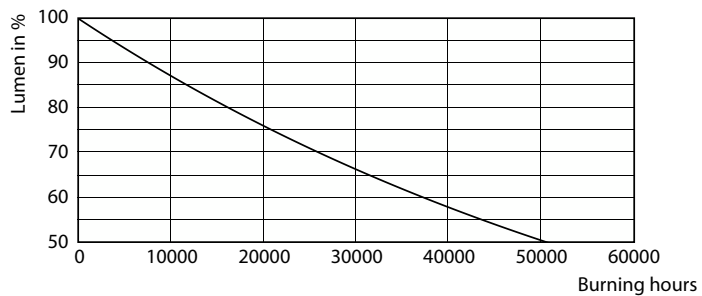

Trueforce CorePro LED HID HPL

Levetid

Life Expectancy Diagram

Lumen Maintenance Diagram - TForce Core LED HPL 36W E27 830 FR