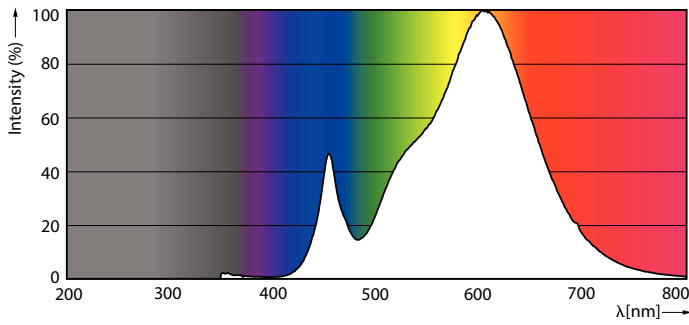

Målskisse

Product	D	C
TForce Core LED HPL 36W E27 830 FR	91,5 mm	249 mm

Trueforce CorePro LED HID HPL

Fotometriske data

Spectral Power Distribution Colour - TForce Core LED HPL 36W E27 830 FR

General uniform lighting - TForce Core LED HPL 36W E27 830 FR