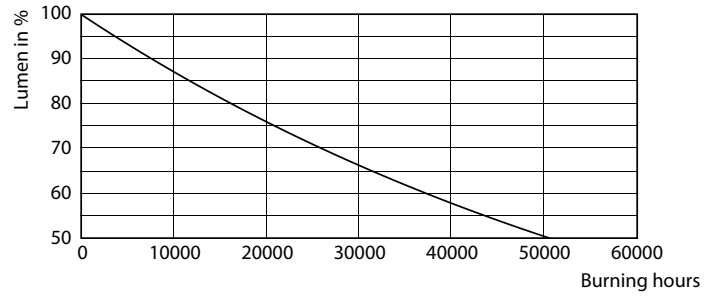

CorePro LED HPL

Käyttöikä

Life Expectancy Diagram

Lumen Maintenance Diagram - TForce Core LED HPL 36W E27 830 FR