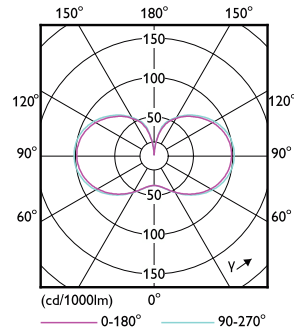

Product	D	C
TForce Core LED HPL 36W E27 830 FR	91,5 mm	249 mm

CorePro LED HPL

Valonjakotiedot

Spectral Power Distribution Colour - TForce Core LED HPL 36W E27 830 FR

General uniform lighting - TForce Core LED HPL 36W E27 830 FR