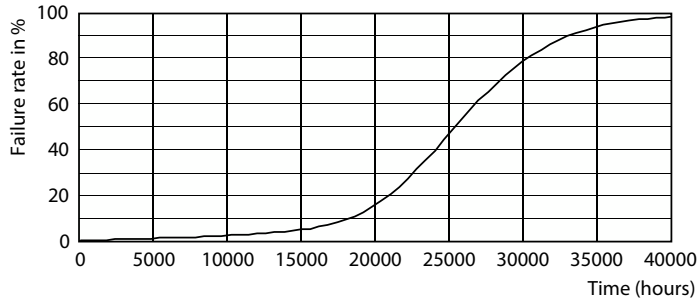

CorePro LED HPL

Käyttöikä

Life Expectancy Diagram

Lumen Maintenance Diagram - TForce Core LED HPL 36W E27 830 FR