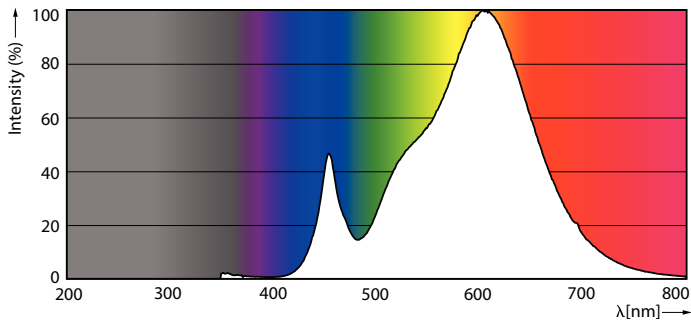

Product	D	C
TForce Core LED HPL 36W E27 830 FR	91,5 mm	249 mm

CorePro LED HPL

Valonjakotiedot

Spectral Power Distribution Colour - TForce Core LED HPL 36W E27 830 FR

General uniform lighting - TForce Core LED HPL 36W E27 830 FR